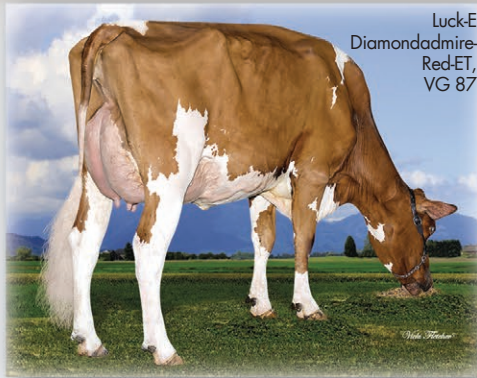

## RED CARRIER TYPE LEADER

Luck-E  
Diamondadmire-  
Red-ET,  
VG 87

Hilrose Db Allie-Red-ET

Ms-AOL DB Raspberry-Red-ET

Erbacres  
Db  
Analou-  
Red

Morrill Dback Milley-Red, VG 86

## DIAMONDBACK\*RC

7HO12587 MR D APPLE DIAMONDBACK\*RC  
DOORMAN X TALENT X REGIMENT-RED

- IMPRESSIVE, SHOW-WINNING TYPE **+3.19 PTAT**
- GORGEOUS UDDERS **+3.16 UDC** WITH GREAT FEET & LEGS
- GOOD SIRE FERTILITY **+1.8 SCR**
- LOW SOMATIC CELL SCORE **2.87**