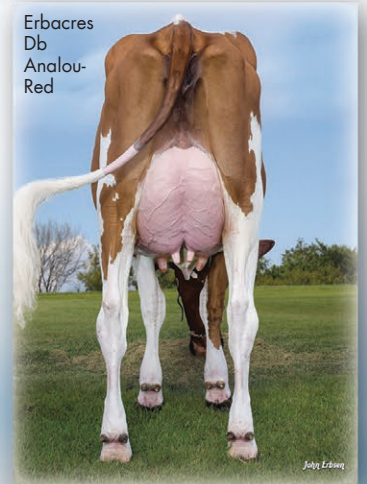

## RED CARRIER TYPE LEADER

Luck-E  
Diamondadmire-  
Red-ET,  
VG 87

Hilrose Db Allie-Red-ET

Ms-AOL DB Raspberry-Red-ET

Erbacres  
Db  
Analou-  
Red

Morrill Dback Milley-Red, VG 86

## DIAMONDBACK\*RC

7HO12587 MR D APPLE DIAMONDBACK\*RC  
DOORMAN X TALENT X REGIMENT-RED

- IMPRESSIVE, SHOW-WINNING TYPE **+3.19 PTAT**
- GORGEOUS UDDERS **+3.16 UDC** WITH GREAT FEET & LEGS
- GOOD SIRE FERTILITY **+1.8 SCR**
- LOW SOMATIC CELL SCORE **2.87**