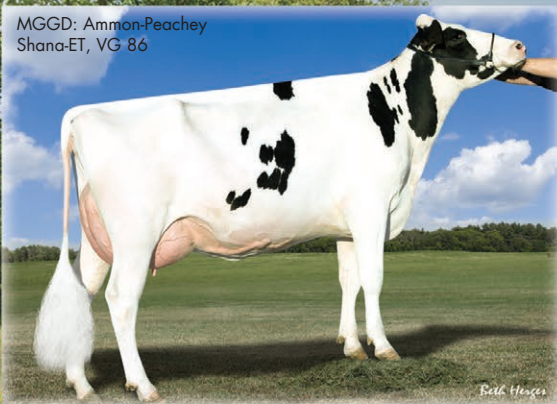

Profitable

EASY KEEPERS

ADAMS

14HO13761 PINE-TREE MOD ADAMS 695-ET
MODESTY X SUPERSIRE X ROBUST

CALVING EASE AND COMPONENTS

- 2676 TPI, 844 NM$, 880 CM$, +1167 Milk, 195 Feed Efficiency
- Components improver: +0.14% Fat, +0.07% Pro, 137 CFP
- Easy keepers: +5.6 PL, +2.83 SCS, +2.7 DPR, +2.1 Livability
- Calving Ease: 6.3% SCE and 3.5% DCE
- High wide rear udders, well attached fore udders
- BB Kappa-Casein and A2A2
- +1.2 Sire Conception Rate

P.O. Box 60913 • Tableview 7439
Phone (021) 557 0606 • Fax (021) 557 6522
Email: wade@wwsires.co.za

WORLD WIDE SIRES
SOUTH AFRICA

WWS

BY DESIGN...NOT CHANCE