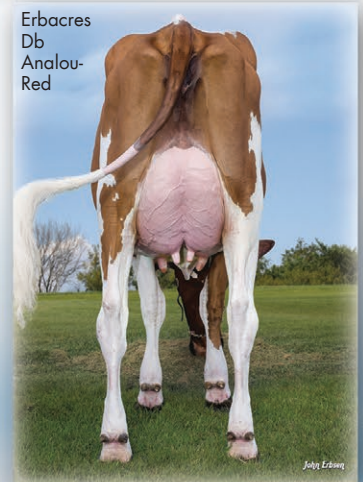

Elite

RED CARRIER TYPE LEADER

Luck-E
Diamondadmire-
Red-ET,
VG 86

Luck-E Diamond Attitude-ET, VG 85

Luck-E Diamond Allure-ET, VG 85

Erbacres
Db
Analou-
Red

DIAMONDBACK*RC

7HO12587 MR D APPLE DIAMONDBACK*RC
DOORMAN X TALENT X REGIMENT-RED

- IMPRESSIVE, SHOW-WINNING TYPE **+3.22 PTAT**
- GORGEOUS UDDERS **+2.74 UDC** WITH GREAT FEET & LEGS
- GOOD SIRE FERTILITY **+1.6 SCR**
- LOW SOMATIC CELL SCORE **2.94**

Morrill Dback Milley-Red, VG 86