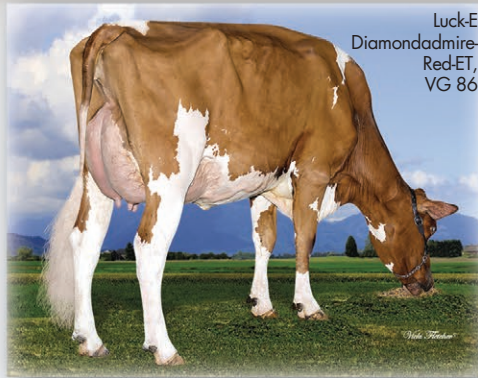

Elite

RED CARRIER TYPE LEADER

Luck-E
Diamondadmire-
Red-ET,
VG 86

Luck-E Diamond Attitude-ET, VG 85

Luck-E Diamond Allure-ET, VG 85

Erbacres
Db
Analou-
Red

DIAMONDBACK*RC

7HO12587 MR D APPLE DIAMONDBACK*RC
DOORMAN X TALENT X REGIMENT-RED

- IMPRESSIVE, SHOW-WINNING TYPE **+3.22 PTAT**
- GORGEOUS UDDERS **+2.74 UDC** WITH GREAT FEET & LEGS
- GOOD SIRE FERTILITY **+1.6 SCR**
- LOW SOMATIC CELL SCORE **2.94**

Morrill Dback Milley-Red, VG 86