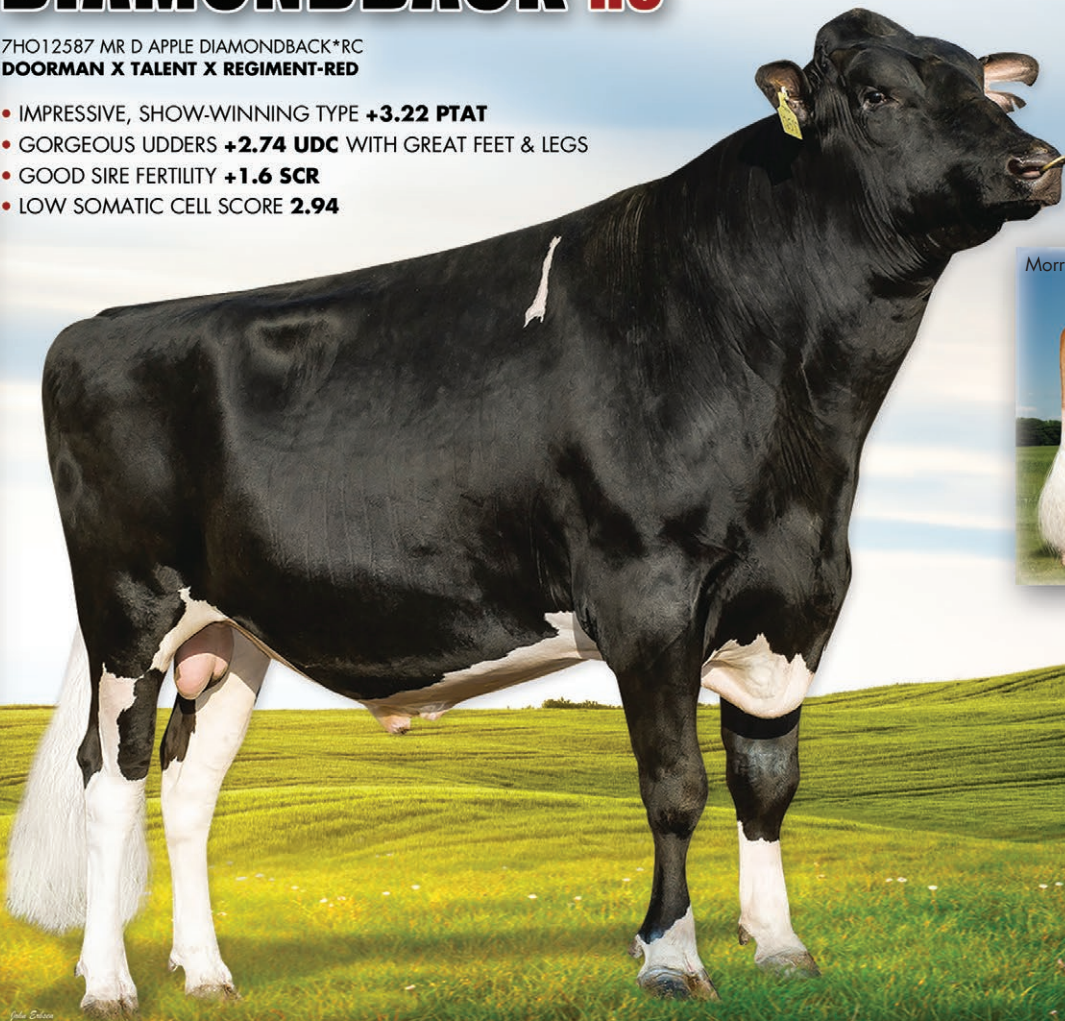

Elite

RED CARRIER TYPE LEADER

Luck-E
Diamondadmire-
Red-ET,
VG 86

Luck-E Diamond Attitude-ET, VG 85

Luck-E Diamond Allure-ET, VG 85

Erbacres
Db
Analou-
Red

DIAMONDBACK*RC

7HO12587 MR D APPLE DIAMONDBACK*RC
DOORMAN X TALENT X REGIMENT-RED

- IMPRESSIVE, SHOW-WINNING TYPE **+3.22 PTAT**
- GORGEOUS UDDERS **+2.74 UDC** WITH GREAT FEET & LEGS
- GOOD SIRE FERTILITY **+1.6 SCR**
- LOW SOMATIC CELL SCORE **2.94**

Morrill Dback Milley-Red, VG 86