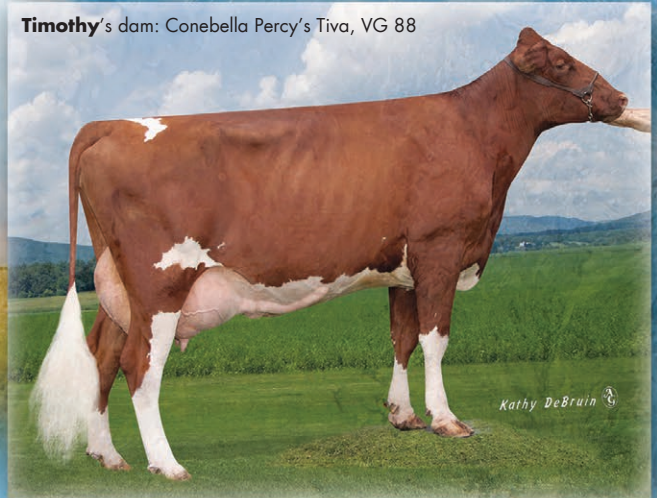

Breed leaders!

Maple-Star **Blackjack** Mercury

BLACKJACK

PALMYRA CALIMERO BLACKJACK-ET
CALIMERO X TRI-STAR X RENO

- Shortens gestation
- Appealing type with outstanding udders

REAGAN A2/A2

PALMYRA BERKELY REAGAN-ET
BERKELY X POKER X L HELIGO

- Great used on Burdette daughters
- Balanced type and production
- Short gestation length

Timothy's dam: Conebella Percy's Tiva, VG 88

Kathy DeBruin

TIMOTHY A2/A2

CONEBELLA DIXON'S TIMOTHY
DIXON X PERCY X ORKK*TF

- Improves fertility
- Components improver
- Adds body capacity and width

BALANCED SIRES TRANSMITTING GOOD UDDERS AND PLENTY OF MILK!

Reagan's dam: Palmyra Poker
Lh Rosy-ET EX-92

WORLD WIDE SIRES • NEW ZEALAND