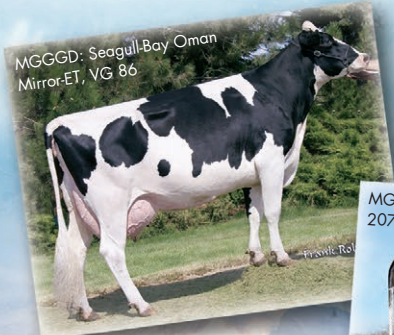

Pedigree power!

FLAGSHIP

7HO13373 S-SI 1STCLASS FLAGSHIP-ET
1STCLASS X SUPERSIRE X BOOKEM

- Deep cow family back to Oman Mirror
- Outstanding Fertility and low Somatic Cell Score
- Great Type and Udders +2.23 UDC
- Extreme Productive Life +9.3