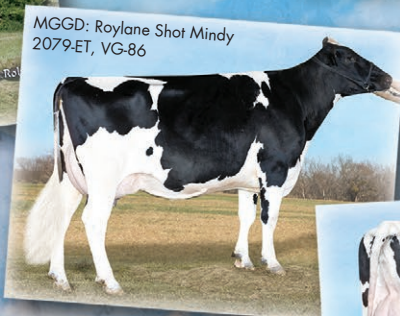

Pedigree power!

FLAGSHIP

7HO13373 S-SI 1STCLASS FLAGSHIP-ET
1STCLASS X SUPERSIRE X BOOKEM

- Deep cow family back to Oman Mirror
- Outstanding Fertility and low Somatic Cell Score
- Great Type and Udders +2.23 UDC
- Extreme Productive Life +9.3