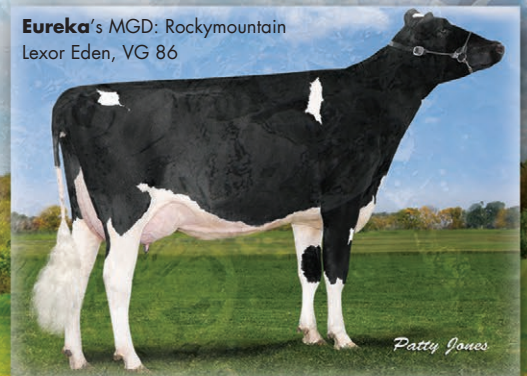

Type and components!

First's MGGD:
Melarry Super Freestyle-ET, EX 90

FIRST

7HO12945 MELARRY MODESTY FIRST-ET
MODESTY X KINGBOY X MOGUL

- IMPRESSIVE COMBINATION OF **TPI +2840** AND **NM\$ +952**
- MEDIUM FRAMED COWS WITH IDEAL LEGS
- HIGH SOLIDS PRODUCTION, WITH FERTILITY AND CALVING EASE

FIRST

EUREKA

14HO13738 OAKFIELD MODESTY EUREKA-ET
MODESTY X LUCID X LEXOR

- EXTREME COMPONENTS ESPECIALLY **FAT +0.13%** AND **+84 LBS**
- AMAZING FERTILITY, WITH IDEAL HEIFER CALVING EASE
- UDDERS WELL ATTACHED AND SHALLOW FOR MILK VOLUME

**WITHOUT
COMPROMISING
SEMEN FERTILITY!**

Eureka's Dam:
Oconnors Lucid Exactly, VG 87

Eureka's MGD: Rockymountain
Lexor Eden, VG 86

Patty Jones

WORLD WIDE SIRES

PO Box 7538 • Shepparton • 3632 Victoria
Phone (03) 5831 5559 • Fax (03) 5822 0005
info@wwsaustralia.com • www.wwsires.com