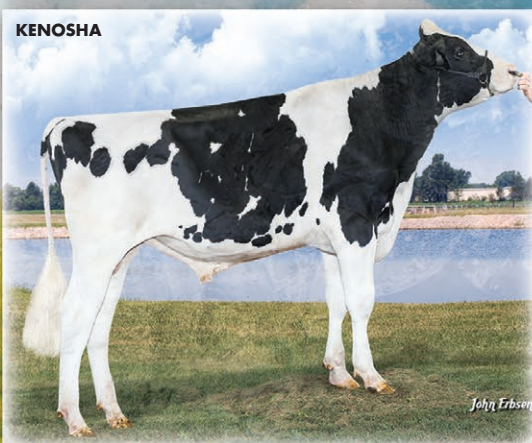

# KENOSHA

7HO12773 LARCREST KENOSHA 2515-ET  
KINGBOY X GW ATWOOD X RAMOS

CODE	NAME	PTAT	UDC	FLC	PL	FI	DPR	SCR	DWPS
7HO12787	KING ROYAL	3.20	2.81	1.91	5.5	1.9	1.2	3.1	912
7HO12769	KENYON	3.31	3.36	2.32	7.3	3.2	3.2	3.5	843
250HO12961	DOC	4.01	2.89	2.06	4.8	1.9	1.8	NA	825
7HO12773	KENOSHA	3.49	2.97	1.96	3.5	1.5	1.4	2.8	671

# KINGBOY

7HO12198 MORNINGVIEW MCC KINGBOY-ET  
MCCUTCHEN X SUPER X SHOTTLE

ALL OF THESE  
OUTSTANDING  
KINGBOY SONS EXCEL  
IN TYPE, HEALTH TRAITS  
AND WELLNESS!