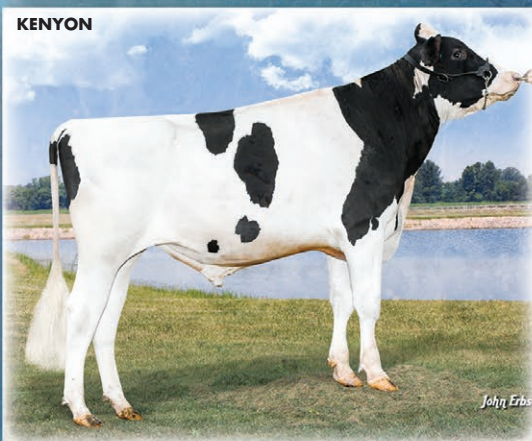

OUTSTANDING

Kingboy sons

KING ROYAL KENYON

7HO12787 PLAIN-KNOLL KING ROYALET
KINGBOY X MOGUL X SOCRATES

7HO12769 DE-SU KENYON 12726-ET
KINGBOY X KRUNCH X DORCY

DOC

250HO12961 WOODCREST KING DOC
KINGBOY X MACK X SNOWMAN

KENOSHA

7HO12773 LARCREST KENOSHA 2515-ET
KINGBOY X GW ATWOOD X RAMOS

CODE	NAME	PTAT	UDC	FLC	PL	FI	DPR	SCR	DWPS
7HO12787	KING ROYAL	3.20	2.81	1.91	5.5	1.9	1.2	3.1	912
7HO12769	KENYON	3.31	3.36	2.32	7.3	3.2	3.2	3.5	843
250HO12961	DOC	4.01	2.89	2.06	4.8	1.9	1.8	NA	825
7HO12773	KENOSHA	3.49	2.97	1.96	3.5	1.5	1.4	2.8	671

KINGBOY

7HO12198 MORNINGVIEW MCC KINGBOY-ET
MCCUTCHEN X SUPER X SHOTTLE

ALL OF THESE
OUTSTANDING
KINGBOY SONS EXCEL
IN TYPE, HEALTH TRAITS
AND WELLNESS!

WWS

BY DESIGN...
NOT CHANCE

WORLD WIDE SIRES, LTD.®

www.wwsires.com • Email: info@wwsires.com • Fax: 559.741.2828
5545 Avenida de los Robles • Visalia, CA 93291 U.S.A. • Tel: 559.622.2222

Product of the USA