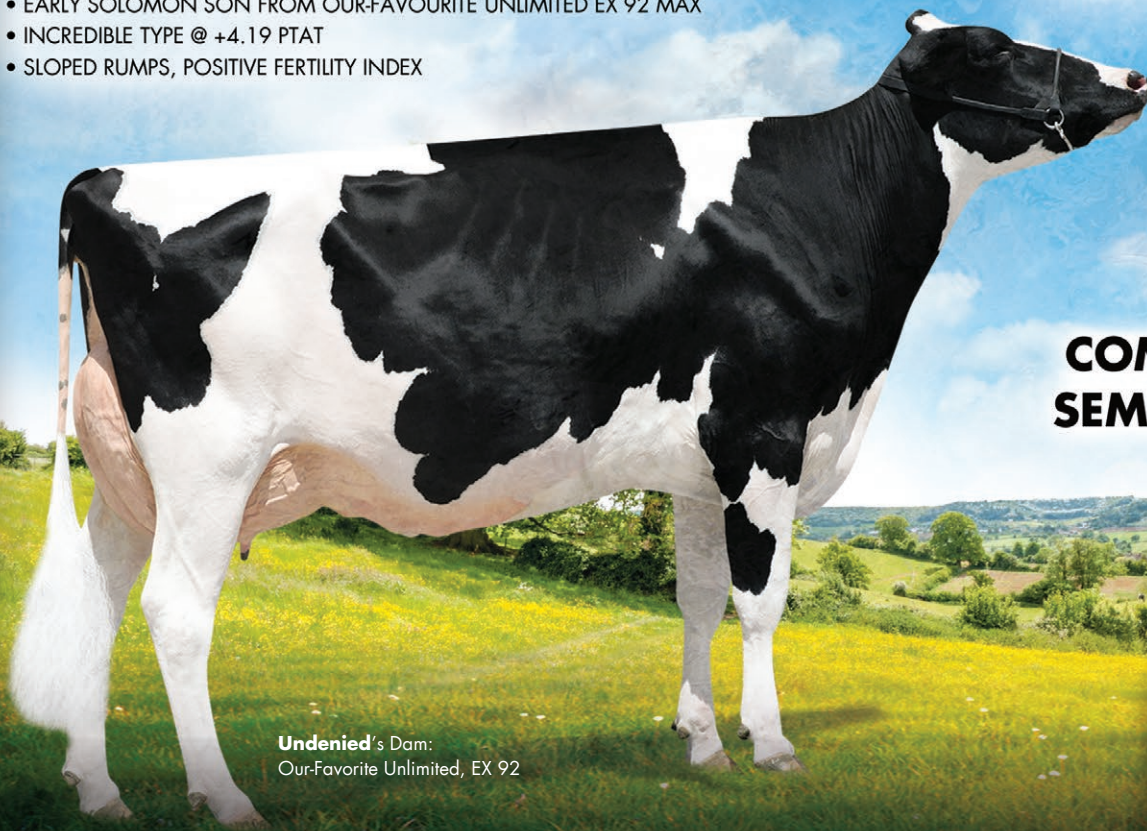

Elite type!

Doc's MGD:
Ms Hovden Dolly-Rae-ET, EX 91

Tattoo's Dam: Duckett G Chip Tokyo-ET, EX 92

DOC

250HO12961 WOODCREST KING DOC
KINGBOY X VG MACK X EX 91 SNOWMAN

- ONLY BULL IN BREED OVER 2600 TPI AND +4.00 PTAT
- SLOPED RUMPS; IMPROVES COMPONENTS AND LEGS
- AMAZING FERTILITY SIRE!

UNDENIED

7HO13730 OUR-FAVORITE UNDENIED-ET
SOLOMON X EX 92 ATWOOD X EX 92 SHOTTLE
A2

- EARLY SOLOMON SON FROM OUR-FAVOURITE UNLIMITED EX 92 MAX
- INCREDIBLE TYPE @ +4.19 PTAT
- SLOPED RUMPS, POSITIVE FERTILITY INDEX

TATOO

7HO13839 DUCKETT CRUSH TATOO-ET
CRUSH X EX 93 GOLD CHIP X EX 96 DURHAM

- EARLY CRUSH SON FROM ONE OF THE BREED'S GREAT FAMILIES FOR UDDERS
- AMAZING TYPE AT +3.98 PTAT
- CALVING EASE SIRE THAT SLOPES RUMPS