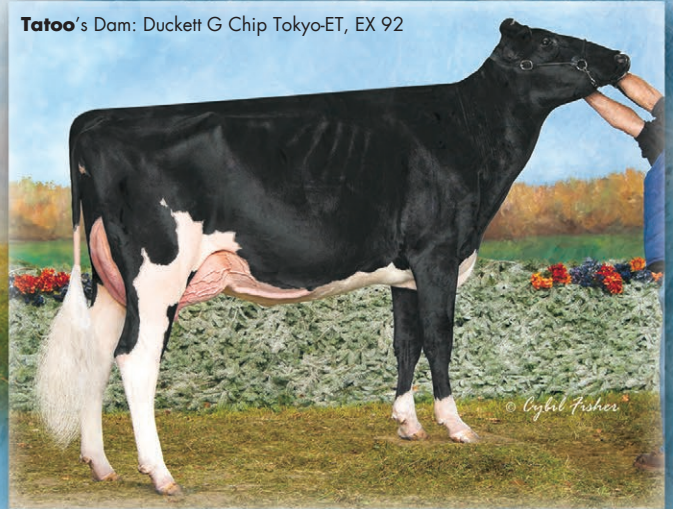

Elite type!

Doc's MGD:
Ms Hovden Dolly-Rae-ET, EX 91

Tattoo's Dam: Duckett G Chip Tokyo-ET, EX 92

DOC

250HO12961 WOODCREST KING DOC
KINGBOY X VG MACK X EX 91 SNOWMAN

- ONLY BULL IN BREED OVER 2600 TPI AND +4.00 PTAT
- SLOPED RUMPS; IMPROVES COMPONENTS AND LEGS
- AMAZING FERTILITY SIRE!

UNDENIED

7HO13730 OUR-FAVORITE UNDENIED-ET
SOLOMON X EX 92 ATWOOD X EX 92 SHOTTLE
A2

- EARLY SOLOMON SON FROM OUR-FAVOURITE UNLIMITED EX 92 MAX
- INCREDIBLE TYPE @ +4.19 PTAT
- SLOPED RUMPS, POSITIVE FERTILITY INDEX

TATOO

7HO13839 DUCKETT CRUSH TATOO-ET
CRUSH X EX 93 GOLD CHIP X EX 96 DURHAM

- EARLY CRUSH SON FROM ONE OF THE BREED'S GREAT FAMILIES FOR UDDERS
- AMAZING TYPE AT +3.98 PTAT
- CALVING EASE SIRE THAT SLOPES RUMPS