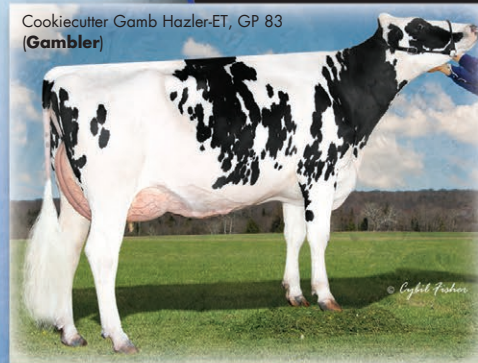

Wellness Leaders

KINGBOY

7HO12198 MORNINGVIEW MCC KINGBOY-ET
MCCUTCHEN X SUPER X SHOTTLE

- 2506 TPI with high fertility: +1.9 FI and +1.9 SCR
- Outstanding type +3.26 PTAT and udders +2.49 UDC
- +149 WT\$ +810 DWP\$

GAMBLER

14HO07303 LE-O-LA MOGUL GAMBLER
MOGUL X G W ATWOOD X THRONE

- 2375 TPI and a calving ease specialist 5.2% SCE
- High Productive Life +6.4 and great udders +2.80 UDC
- +151 WT\$ +797 DWP\$

HAIL

7HO12951 SIEMERS MODESTY HAIL-ET
MODESTY X MOGUL X MAN-O-MAN

- 2778 TPI, +853 NM\$, Fertility Index +4.1
- High type +2.29 PTAT and extreme PL +8.0
- +238 WT\$ +1203 DWP\$

WELLNESS ♥
WORLD WIDE SIRES

KINGBOY

**TROUBLE-FREE
AND PROFITABLE**

BY DESIGN...
NOT CHANCE

Cookiecutter Gamb Hazler-ET, GP 83
(Gambler)