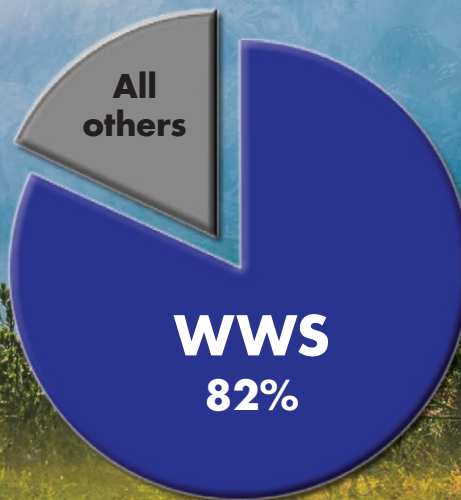

WORLD WIDE SIRES

Dominance

BY DESIGN...
NOT CHANCE

**WWS IS FUELING
THE NEXT
GENERATION OF
ELITE MALES!**

FRAZZLED

FRAZZLED

7HO12788 MELARRY JOSUPER FRAZZLED-ET
JOSUPER X SHOTGLASS X ROBUST

2731 TPI • 2293 PTAM • 939 NM\$

BANDARES

7HO12671 WA-DEL YODER BANDARES-ET
YODER X MASSEY X SUPER

2789 TPI • 2.69 UDC • 3.0 Fertility Index

FLAGSHIP

7HO13373 S-SI 1STCLASS FLAGSHIP-ET
1STCLASS X SUPERSIRE X BOOKEM

2715 TPI • 2.41 PTAT • 6.0% SCE

BANDARES

**ELITE SIRES FROM
WWS CREATE MORE
GENETICALLY SUPERIOR
FEMALES THAN ANY
OTHER SOURCE!**

Sires of the Top 1000 GTPI genomic
tested Holstein females*

*April 2017 High
Ranking Holstein
Genomic Tested
Females:
> +2763 GTPI