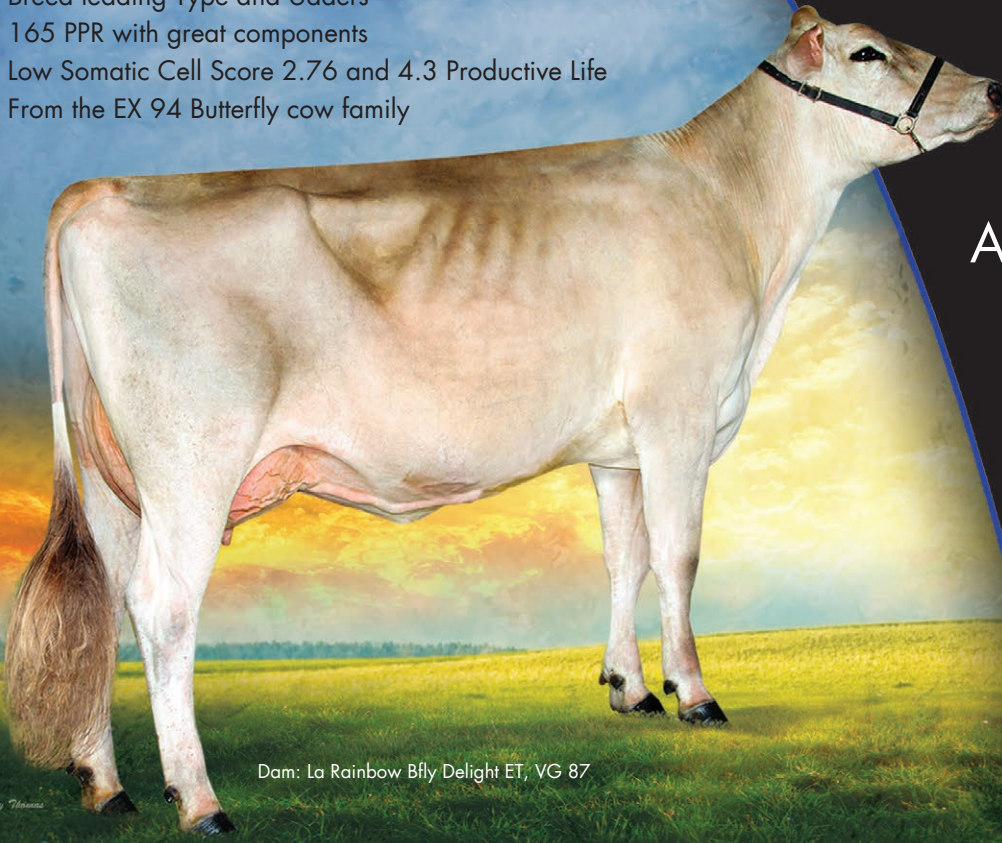

# DYNAMITE

14BS00393 LA RAINBOW BFLY DYNAMITE ETV \*TM  
CADENCE X DURHAM X SUPREME

- Breed leading Type and Udders
- 165 PPR with great components
- Low Somatic Cell Score 2.76 and 4.3 Productive Life
- From the EX 94 Butterfly cow family

*Excellent cow  
family...*

COMBINED  
WITH GREAT TYPE  
AND PRODUCTION

BY DESIGN...  
NOT CHANCE

Dam: La Rainbow Bfly Delight ET, VG 87

# MOONLIGHT

7BS00882 LA RAINBOW B MOONLIGHT ET\*TM  
DURHAM X SUPREME X STARBUCK

- Daughters are tall and open-ribbed
- Great combination of production and type
- From the same great cow family as Dynamite
- High, wide rear udders