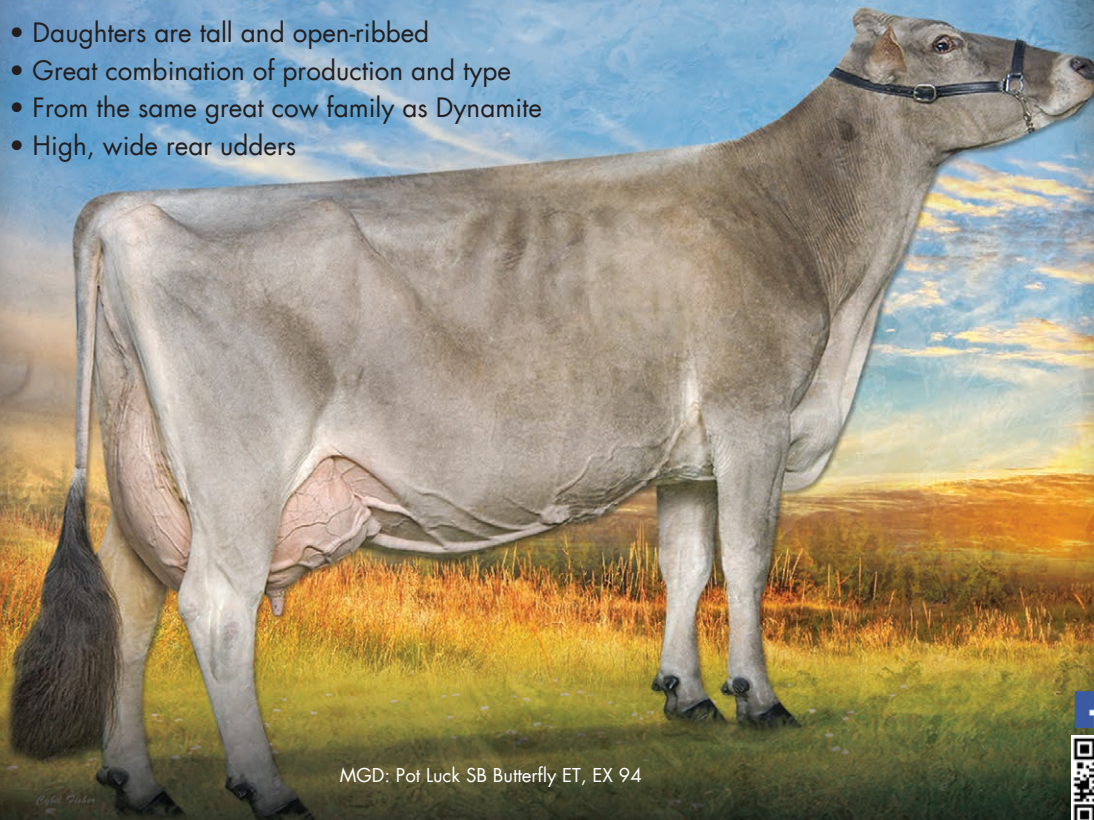

# DYNAMITE

14BS00393 LA RAINBOW BFLY DYNAMITE ETV \*TM  
CADENCE X DURHAM X SUPREME

- Breed leading Type and Udders
- 165 PPR with great components
- Low Somatic Cell Score 2.76 and 4.3 Productive Life
- From the EX 94 Butterfly cow family

*Excellent cow  
family...*

COMBINED  
WITH GREAT TYPE  
AND PRODUCTION

BY DESIGN...  
NOT CHANCE

Dam: La Rainbow Bfly Delight ET, VG 87

# MOONLIGHT

7BS00882 LA RAINBOW B MOONLIGHT ET\*TM  
DURHAM X SUPREME X STARBUCK

- Daughters are tall and open-ribbed
- Great combination of production and type
- From the same great cow family as Dynamite
- High, wide rear udders