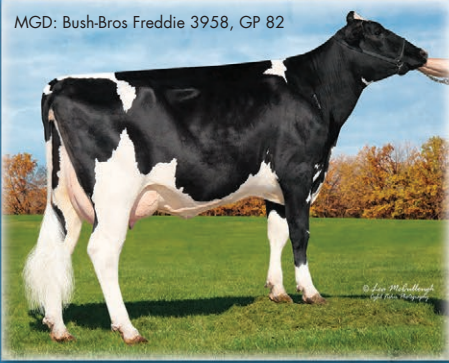

MGD: Bush-Bros Freddie 3958, GP 82

DEIFY

14HO07736 Bush-Bros Deify 355-ET
SUPERSHOT X MOGUL X FREDDIE

- **+1718 MILK, +125 COMBINED FAT AND PROTEIN**
- **+4.0 DPR, +5.3 COW CONCEPTION RATE, +7.2 PL, 2.88 SCS**
- **MEDIUM SIZE, THICK COWS, IDEAL FOR THE COMMERCIAL ENVIRONMENT**
- **FROM THE SAME HERD AS FAIRFAX, JUSTIFY AND EASY**

Milk and Fertility!

DEIFY BREAKS THE
NEGATIVE
CORRELATION
BETWEEN
**HIGH MILK AND
COW FERTILITY**

WORLD WIDE SIRES • SOUTH AFRICA

P.O. Box 60913 • Tableview 7439 • Phone (021) 557 0606
Fax (021) 557 6522 • Email: wade@wwsires.co.za