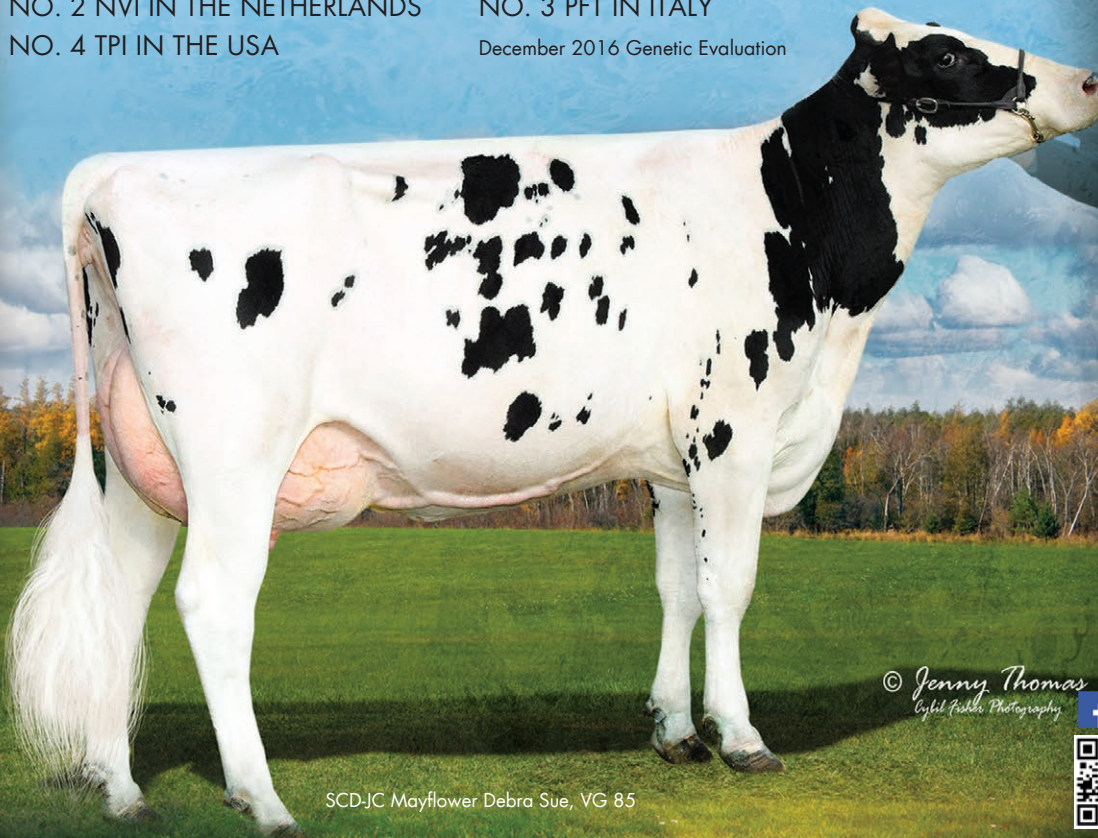

*Proven
Dominance*

THE WORLD'S MOST
DEPENDABLE SOURCE
OF **PROFITABLE**
PROVEN GENETICS

DESIGNED FOR
PROFITABILITY

49 OF THE TOP **100** AND
8 OF THE TOP **10** PROVEN TPI SIRES

TIME-TESTED GENETIC VALUE

7 OF THE TOP **10** NM$ SIRES

7HO11621 S-SI SNOWMAN MAYFLOWER-ET

MAYFLOWER

**GLOBAL
POWERHOUSE!**

SNOWMAN X SOCRATES X O MAN

NO. 1 MACE LPI IN CANADA

NO. 1 RZG IN GERMANY

NO. 2 NVI IN THE NETHERLANDS

NO. 3 PFT IN ITALY

NO. 4 TPI IN THE USA

December 2016 Genetic Evaluation

SCD-JC Mayflower Debra Sue, VG 85

WORLD WIDE SIRES, LTD.®

www.wwsires.com • Email: info@wwsires.com • Fax: 559.741.2828
5545 Avenida de los Robles • Visalia, CA 93291 U.S.A. • Tel: 559.622.2222

© Jenny Thomas
Cyber Pecker Photography