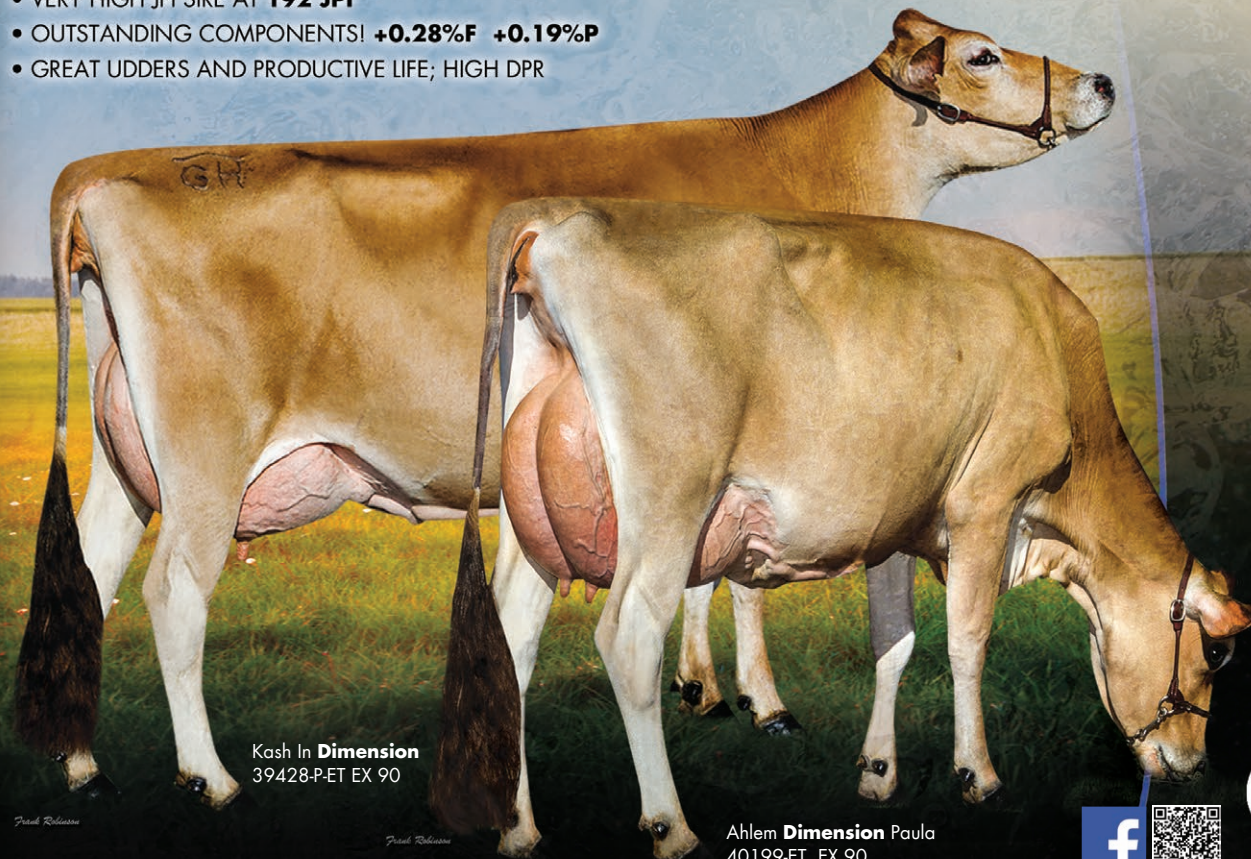

Lemonhead's MGD:
Steinhauers H Mark Applepie, EX 92

Elton DeBorja

LEMONHEAD

Steinhauers Samson Lemonhead
SAMSON X RENEGADE X HALLMARK

- OUTSTANDING UDDERS **+22.40 JUI**
- HIGH PRODUCTIVE LIFE **+4.0 PL**
- GREAT TYPE **+2.00 PTAT AND JPI 159**

DIMENSION

Sunset Canyon Dimension-ET
RENEGADE X IMPULS X PARAMOUNT

- VERY HIGH JPI SIRE AT **192 JPI**
- OUTSTANDING COMPONENTS! **+0.28%F +0.19%P**
- GREAT UDDERS AND PRODUCTIVE LIFE; HIGH DPR

Kash In **Dimension**
39428-P-ET EX 90