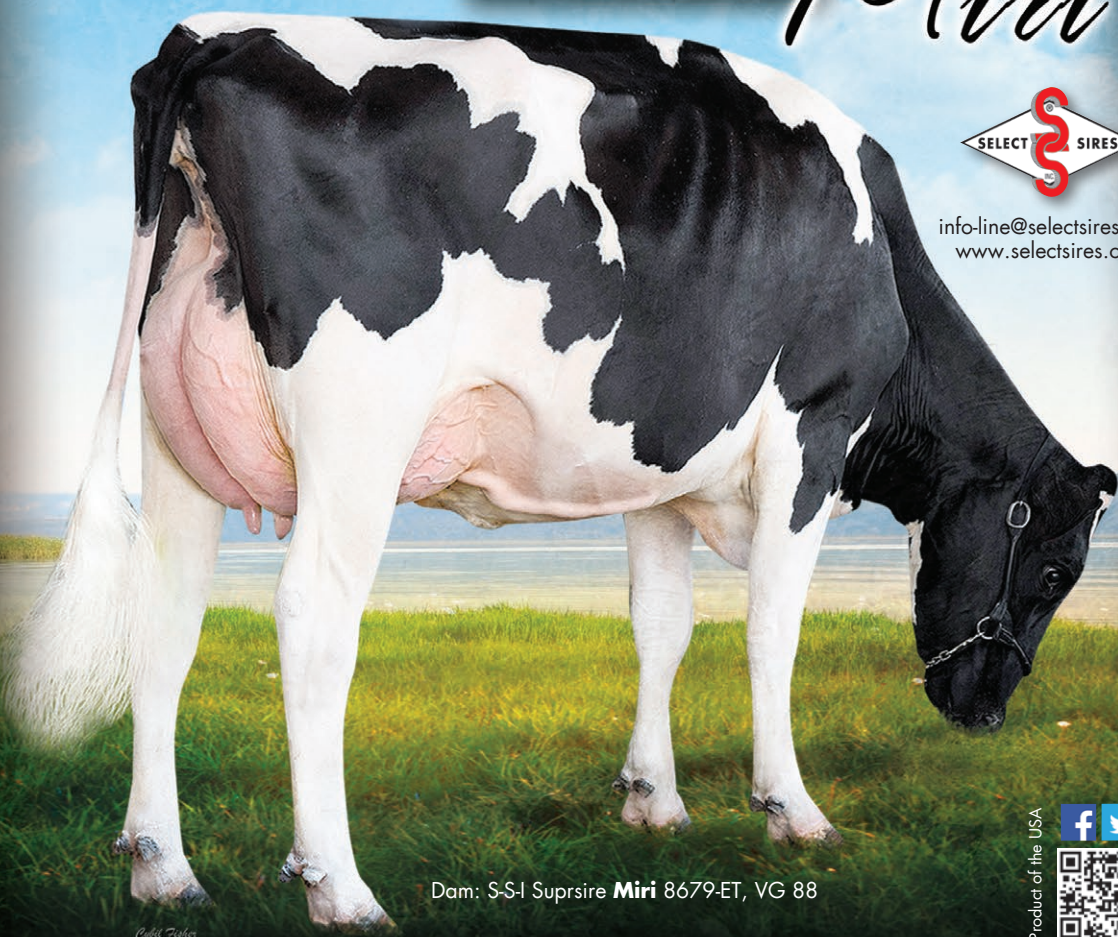

JEDI MONTROSS X SUPERSIRE MIRI
2806 GTPI • 6.3 PL • +2.15 PTAT
7HO13250 S-S-I MONTROSS JEDI-ET

FLAGSHIP 1STCLASS X SUPERSIRE MIRI
2774 GTPI • 7.7 PL • +2.50 PTAT
507HO13373 S-S-I 1STCLASS FLAGSHIP-ET

FIVE STAR 1STCLASS X SUPERSIRE MIRI
2655 GTPI • 7.5 PL • +2.56 PTAT
250HO13372 S-S-I 1STCLASS FIVE STAR-ET

MILLER-P MODERN-P X SUPERSIRE MIRI
2481 GTPI • 4.8 PL • +1.56 PTAT
7HO13281 MODERN MILLER-P-ET

The power of
COW FAMILY!

S-S-I SUPRSIRE
MIRI 8679-ET
– NOMINATED
**GLOBAL COW
OF THE YEAR!**

Miri

info-line@selectsires.com
www.selectsires.com