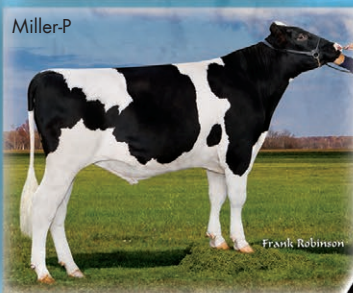

JEDI MONTROSS X SUPERSIRE MIRI
2806 GTPI • 6.3 PL • +2.15 PTAT
7HO13250 S-S-I MONTROSS JEDI-ET

FLAGSHIP 1STCLASS X SUPERSIRE MIRI
2774 GTPI • 7.7 PL • +2.50 PTAT
507HO13373 S-S-I 1STCLASS FLAGSHIP-ET

FIVE STAR 1STCLASS X SUPERSIRE MIRI
2655 GTPI • 7.5 PL • +2.56 PTAT
250HO13372 S-S-I 1STCLASS FIVE STAR-ET

MILLER-P MODERN-P X SUPERSIRE MIRI
2481 GTPI • 4.8 PL • +1.56 PTAT
7HO13281 MODERN MILLER-P-ET

The power of
COW FAMILY!

S-S-I SUPRSIRE
MIRI 8679-ET
– NOMINATED
**GLOBAL COW
OF THE YEAR!**

Miri

info-line@selectsires.com
www.selectsires.com