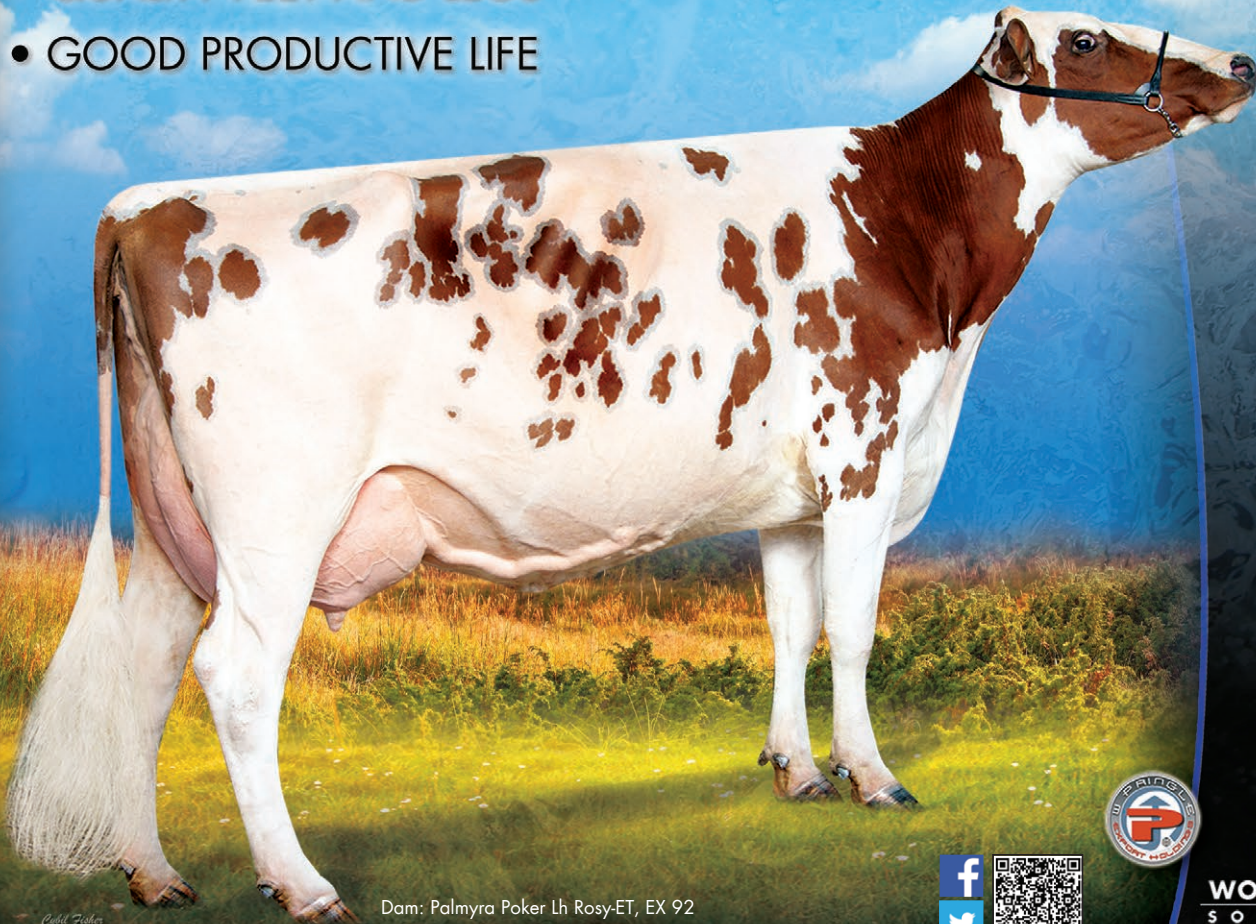

Breed elite!

OUTSTANDING
TYPE SIRE
TRANSMITTING
GREAT UDDERS!

MGD: Galney-EPC L.H. Rosy-ET, EX 90

REAGAN

Palmyra Berkely Reagan-ET
BERKELY X POKER X L HELIGO

- EXCELLENT TYPE
- QUALITY FEET AND LEGS
- GOOD PRODUCTIVE LIFE