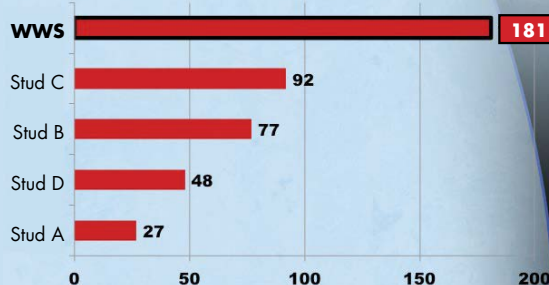

PROVIDING
DAIRYMEN AROUND
THE WORLD WITH
RELIABLE SEMEN FERTILITY!

*No other source
compares!*

WWS IS HOME TO
MORE HIGH SCR BULLS
THAN ANY OTHER
A.I. COMPANY

FAVRE

- +3.1 SCR
- Outstanding Type +2.25 PTAT

HEADLINER

- +2.4 SCR
- Elite Production +2024 PTAM

SUPERSIRE

- +2.9 SCR
- The No. 1 TPI Sire at +2697

SCR, Sire Conception Rate, is based upon conception rate of service sires and is the only unbiased measure of semen fertility. SCR is published by a third party using data from hundreds of thousands of breedings, making it the U.S. industry standard for evaluating sire fertility. World Wide Sires is home to more high SCR bulls than any other A.I. company, providing dairymen around the world with reliable semen fertility.

HOLSTEIN ACTIVE PROVEN & GENOMIC BULLS $\geq$ +1.5 SCR

Product of the USA

WORLD WIDE SIRES, LTD.®

www.wwsires.com • Email: info@wwsires.com • Fax: 559.741.2828
5545 Avenida de los Robles • Visalia, CA 93291 U.S.A. • Tel: 559.622.2222