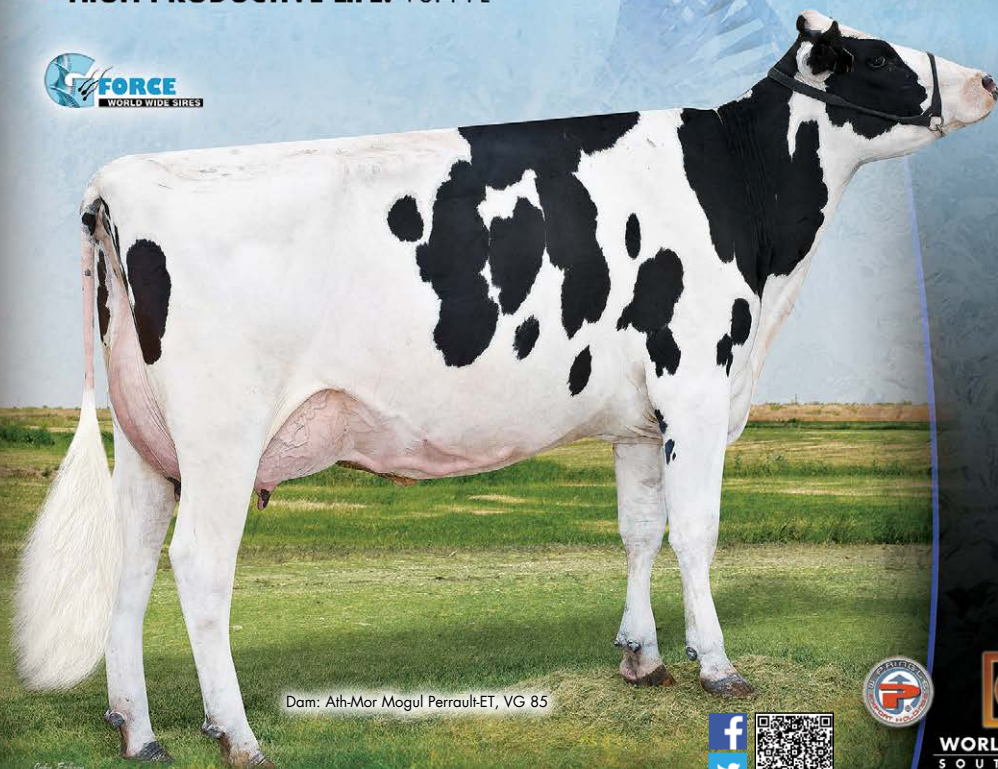

*Medium size
cows with
great udders*

PRESTIGE

14HO07726 LEANINGHOUSE SS PRESTIGE
SUPERSIRE X MOGUL X SEBASTIAN

- **EXCELLENT PRODUCTION:**
+799 NM\$ +1542 PTAM +54 PTAP +82 PTAF
- **MODERATE SIZE DAUGHTERS WITH QUALITY UDDERS**
- **GREAT CALVING EASE:** 6.5% SCE
- **HIGH PRODUCTIVE LIFE:** +6.4 PL