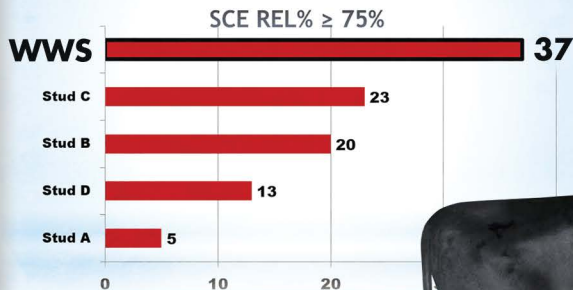

WWS IS COMMITTED TO DELIVERING WHAT FARMERS WANT!

Holstein Active Proven & Genomic Bulls
 $\geq +1.5$ SCR, $\geq +1.0$ FI, & $\leq 7.0\%$ SCE

RACER

14HO07296 Clear-Echo Lexor Racer-ET
LEXOR X OBSERVER X RAMOS

+2.90 FI • +2.7 SCR • 4.4% SCE

Farmers daily tell us what they want: bulls that get cows incalf **>+1.5 SCR**, cows that go incalf **>+1.0 Fertility Index** and cows that calve easy **<7.0% CE**.

WORLD WIDE SIRES