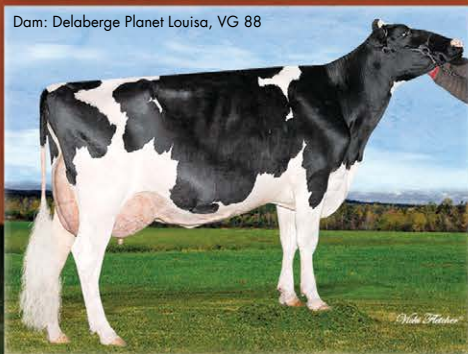

# PEPPER

250HO01118 Delaberge Pepper  
**MOGUL X PLANET X O MAN**

- **OUTSTANDING TYPE** +2.50 PTAT **AND UDDERS** +2.70 UDC
- **CALVING EASE SPECIALIST** 6.5% DCE
- **GREAT PRODUCTIVE LIFE** +6.0 PL
- **SIRE FERTILITY IS EXCEPTIONAL** +2.7 SCR
- **TRANSMITS DAIRY STRENGTH AND STRONGLY ATTACHED UDDERS**

## He's Red Hot!

LONG HERD LIFE,  
EXCELLENT  
DAUGHTER  
FERTILITY AND  
EXCITING TYPE!

**WORLD WIDE SIRES • SOUTH AFRICA**

P.O. Box 60913 • Tableview 7439 • Phone (021) 557 0606  
Fax (021) 557 6522 • Email: [wade@wwsires.co.za](mailto:wade@wwsires.co.za)