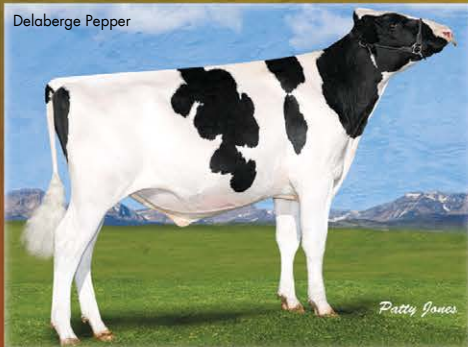

# PEPPER

250HO01118 Delaberge Pepper  
**MOGUL X PLANET X O MAN**

- **OUTSTANDING TYPE** +2.50 PTAT **AND UDDERS** +2.70 UDC
- **CALVING EASE SPECIALIST** 6.5% DCE
- **GREAT PRODUCTIVE LIFE** +6.0 PL
- **SIRE FERTILITY IS EXCEPTIONAL** +2.7 SCR
- **TRANSMITS DAIRY STRENGTH AND STRONGLY ATTACHED UDDERS**

## He's Red Hot!

LONG HERD LIFE,  
EXCELLENT  
DAUGHTER  
FERTILITY AND  
EXCITING TYPE!

**WORLD WIDE SIRES • SOUTH AFRICA**

P.O. Box 60913 • Tableview 7439 • Phone (021) 557 0606  
Fax (021) 557 6522 • Email: [wade@wwsires.co.za](mailto:wade@wwsires.co.za)