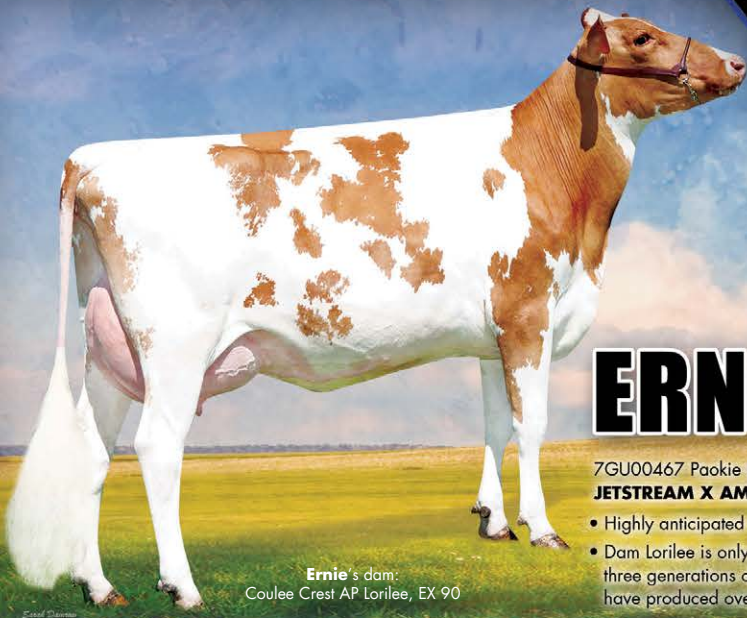

*Bred for  
great type!*

## ERNIE

7GU00467 Paokie Lil Ernie  
**JETSTREAM X AMERICAN PIE X NICK**

- Highly anticipated release
- Dam Lorilee is only cow in Guernsey breed with three generations of EX cows behind her that have produced over 40,000lbs!

Ernie's dam:  
Coulee Crest AP Lorilee, EX 90

## KENOSHA

7HO12773 Larcrest Kenosha 2515-ET  
**KINGBOY X GW ATWOOD X RAMOS**

- Unique sire +3.54 PTAT & +1.9 Fertility Index – No other sire in the breed like him!
- Kingboy son from EX 91 Atwood x EX 93 Ramos Crimson
- Fertile cows with big square frames and great udders!