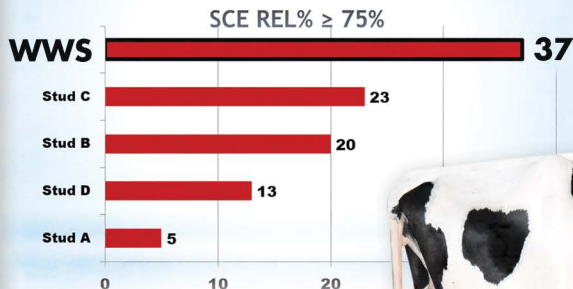

WWS IS COMMITTED TO DELIVERING WHAT FARMERS WANT!

Holstein Active Proven & Genomic Bulls
 $\geq +1.5$ SCR, $\geq +1.0$ FI, & $\leq 7.0\%$ SCE

Farmers daily tell us what they want: bulls that get cows incalf **>+1.5 SCR**, cows that go incalf **>+1.0 Fertility Index** and cows that calve easy **<7.0% CE**.