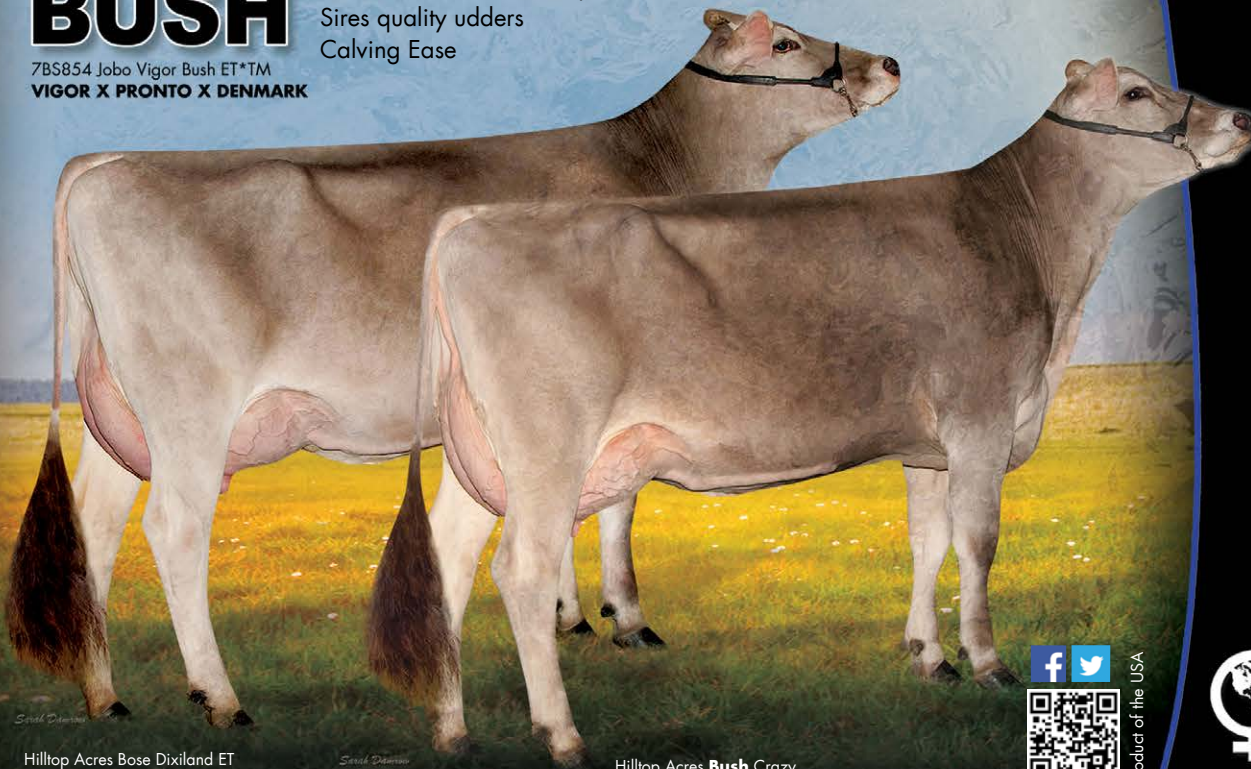

Hilltop Acres Bosexphus
(Bosexphus)

Hilltop Acres **Bush** Crazy

WORLD WIDE SIRES, LTD.®

www.wwsires.com • Email: info@wwsires.com • Fax: 559.741.2828
5545 Avenida de los Robles • Visalia, CA 93291 U.S.A. • Tel: 559.622.2222