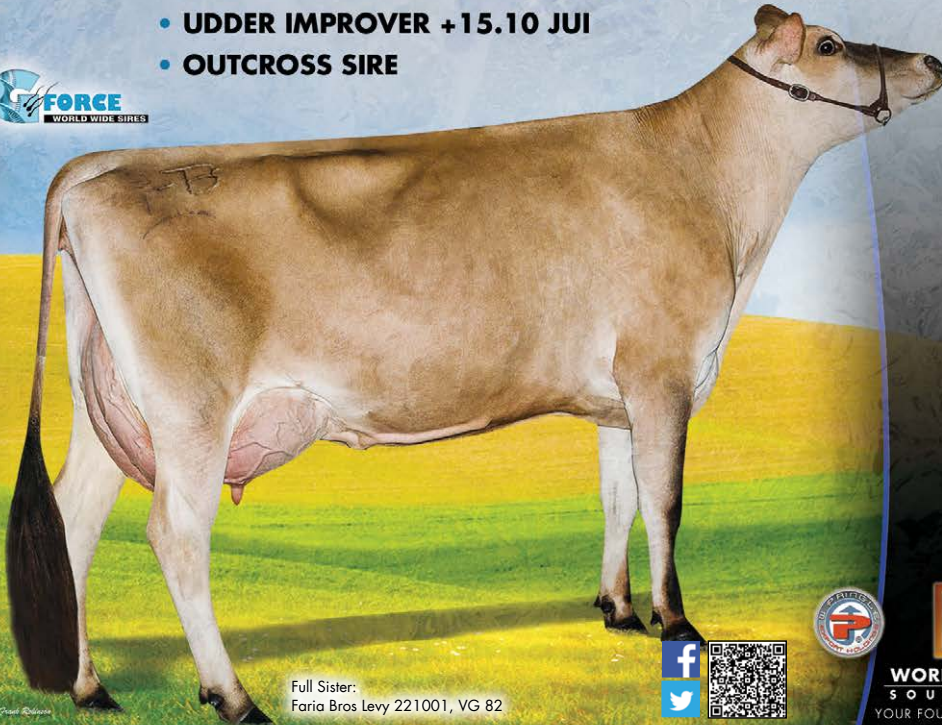

*Outcross pedigree!*

OUTSTANDING  
GENOMIC SIRE  
WITH A TOTAL  
PERFORMANCE  
PEDIGREE

# LEONEL

14JE00648 FARIA BROTHERS LEONELET  
LEVY X DO RIGHT X HADYN

# ELITE JPI

*genomic*

- NO. 2 GJPI SIRE IN THE BREED AT +220!
- HUGE PRODUCTION SIRE:  
+1276 MILK +59 FAT +50 PROTEIN
- UDDER IMPROVER +15.10 JUI
- OUTCROSS SIRE

**WORLD WIDE SIRE • SOUTH AFRICA**

P.O. Box 60913 • Tableview 7439 • Phone (021) 557 0606  
Fax (021) 557 6522 • Email: [wade@wwsires.co.za](mailto:wade@wwsires.co.za)