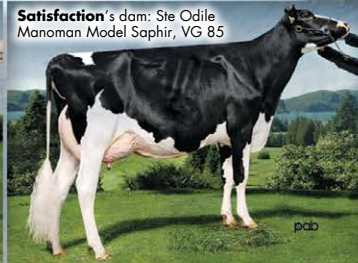

Gambler's dam:
Le-O-La Atwood Gypsy, EX 92

Dragonheart's dam:
Ocd Planet Danica-ET, EX 93

Satisfaction's dam: Ste Odile
Manoman Model Saphir, VG 85

*Super high
fertility sires*

FROM AWESOME
COW FAMILITES

GAMBLER

14HO07303 Le-O-La Mogul Gambler
MOGUL X GW ATWOOD X THRONE

- Super calving ease Mogul son
- Medium framed cows with impeccable udders
- High milk with great daughter & semen fertility

A2A2

DRAGONHEART

7HO12111 Mr Ocd Epic Dragonheart-ET
EPIC X PLANET X ELEGANT

- Breed leader for SCR (semen fertility) at +4.7
- Long lasting cows with fertile daughters +1.8 DPR
- Sloped rumps and great udders

A2A2

SATISFACTION

250HO01101 Ste Odile Satisfaction
EPIC X MAN-O-MAN X BAXTER

- Epic son from Canada's former #1 cow
- Large milk with higher components
- Reliable calving ease with high semen fertility

A2A2

WORLD WIDE SIRE

PO Box 7538 • Shepparton • 3632 Victoria
Phone (03) 5831 5559 • Fax (03) 5822 0005
info@www.sausiralia.com • www.wwsires.com