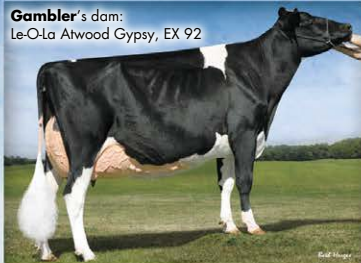

Gambler's dam:
Le-O-La Atwood Gypsy, EX 92

Dragonheart's dam:
Ocd Planet Danica-ET, EX 93

Satisfaction's dam: Ste Odile
Manoman Model Saphir, VG 85

*Super high
fertility sires*

FROM AWESOME
COW FAMILITES

GAMBLER

14HO07303 Le-O-La Mogul Gambler
MOGUL X GW ATWOOD X THRONE

- Super calving ease Mogul son
- Medium framed cows with impeccable udders
- High milk with great daughter & semen fertility

A2A2

DRAGONHEART

7HO12111 Mr Ocd Epic Dragonheart-ET
EPIC X PLANET X ELEGANT

- Breed leader for SCR (semen fertility) at +4.7
- Long lasting cows with fertile daughters +1.8 DPR
- Sloped rumps and great udders

A2A2

SATISFACTION

250HO01101 Ste Odile Satisfaction
EPIC X MAN-O-MAN X BAXTER