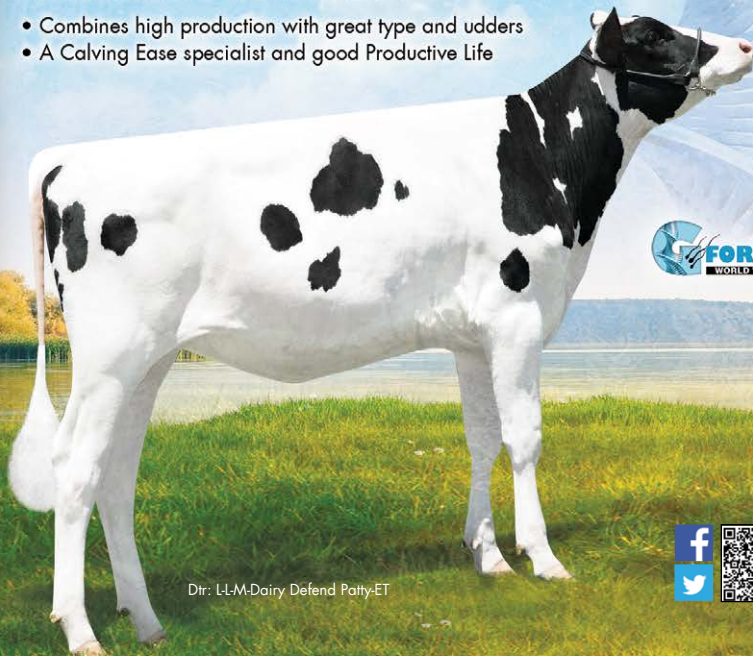

Another great
Mogul son!

BRED TO PERFORM:
HIGH TYPE,
GREAT UDDERS,
SUPER FEET &
LEGS AND
CALVING EASE
TOO!

Dam: Regan-BH-ALH M Dannah-ET, EX 90

DEFENDER

2493 TPI • +2.70 PTAT
+3.07 UDC • +2.77 FLC
6.4% SCE • 3.3 PL

7HO11926 S-SI Mogul Defender-ET
MOGUL X MAN-O-MAN X DURHAM

- Combines high production with great type and udders
- A Calving Ease specialist and good Productive Life

WORLD WIDE SIRES • SOUTH AFRICA

P.O. Box 60913 • Tableview 7439 • Phone (021) 557 0606
Fax (021) 557 6522 • Email: wade@wwsires.co.za