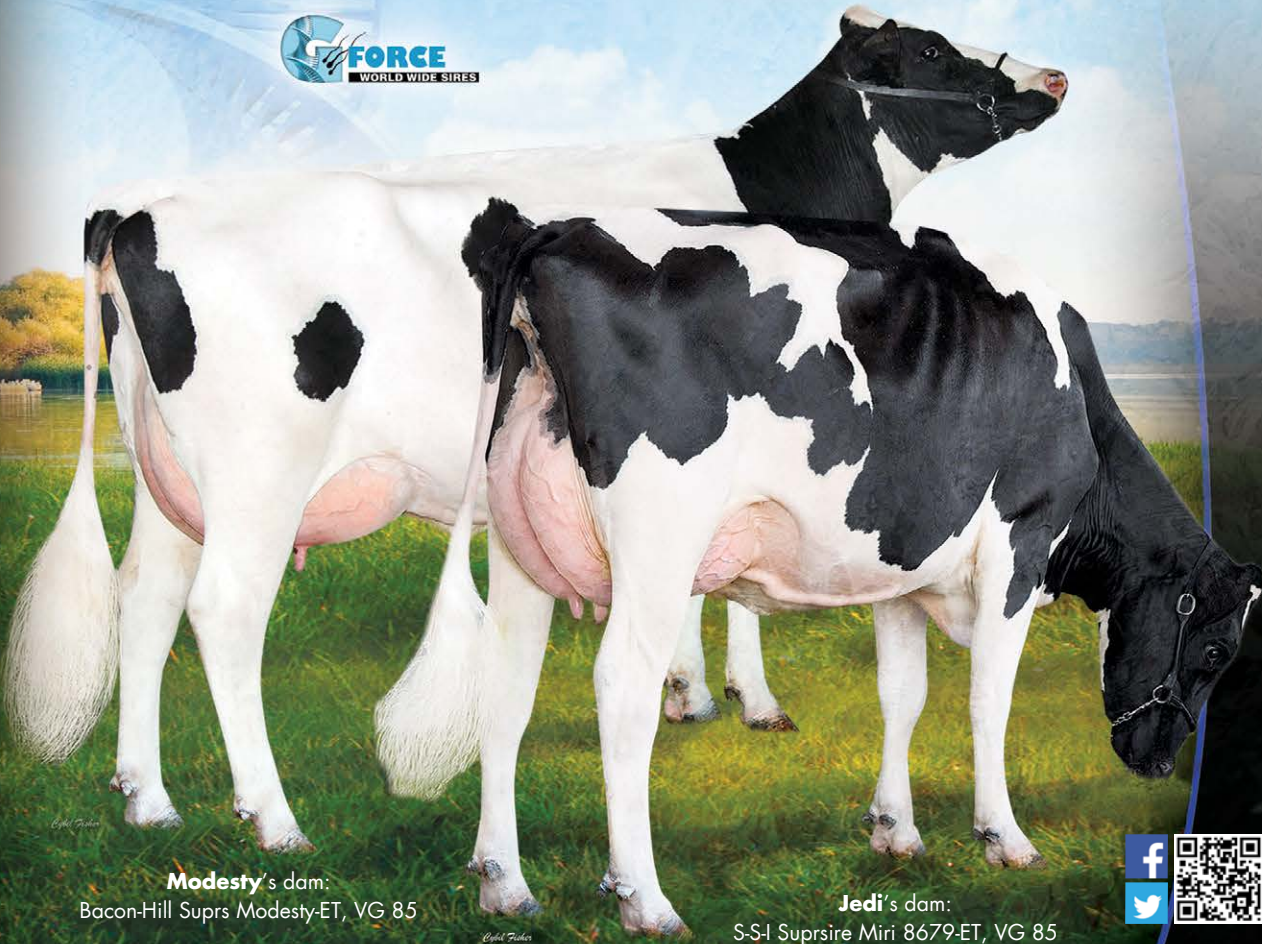

*Supersire
Grandsons!*

BRED TO PERFORM

MODESTY #1 GTPI

7HO12600 Bacon-Hill Pety Modesty-ET
PETY X SUPERSIRE X BOLTON

- No. 1 gTPI sire combining outstanding production and great type!
- Phenomenal health traits, Calving Ease and Productive Life

JEDI #2 GTPI

507HO13250 S-S-I Montross Jedi-ET
MONTROSS X SUPERSIRE X BOOKEM

- No. 2 gTPI sire with extreme milk, balanced type, outstanding udders
- Great fertility, Calving Ease and Productive Life

Supersire