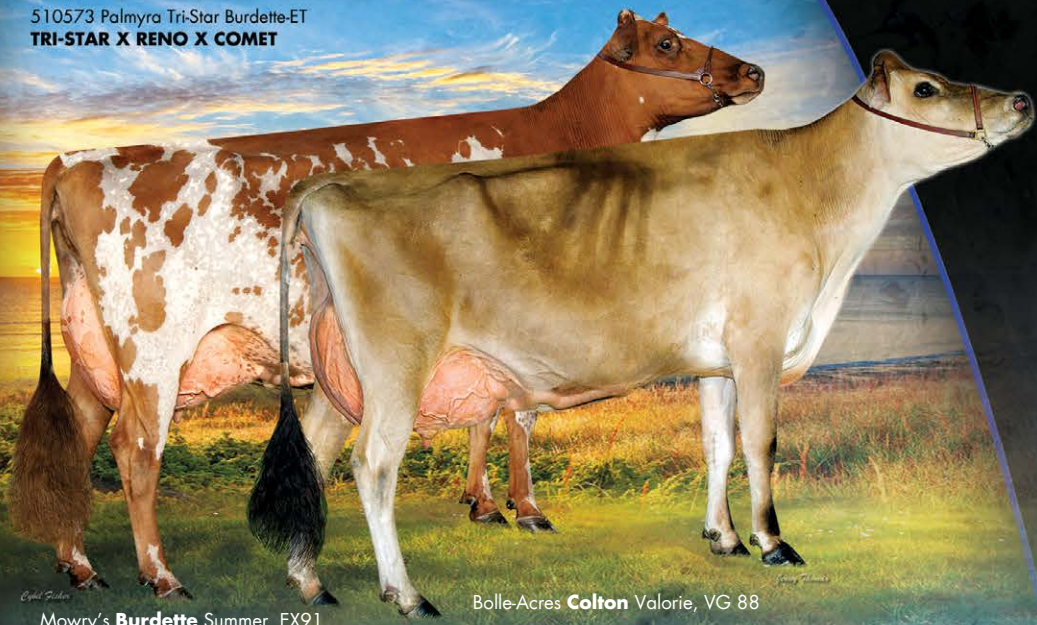

PRODUCTION AND TYPE • SUPERB UDDERS

BURDETTE

510573 Palmyra Tri-Star Burdette-ET
TRI-STAR X RENO X COMET

Mowry's **Burdette** Summer, EX91

Bolle-Acres **Colton** Valorie, VG 88

The Most Elite!

OUTSTANDING
SIREs FROM
THREE BREEDS
MAKING
THEIR MARK
WORLDWIDE

BREED-LEADING UDDERS • GREAT FERTILITY

COLTON

Chilli Action Colton-ET
ACTION X CONNECTION X FIRST PRIZE

THE BREED'S BEST FOR TYPE • SHOW WINNERS WORLDWIDE

GW ATWOOD

110747 Maple-Downs-I G W Atwood-ET
GOLDWYN X DURHAM X STORM