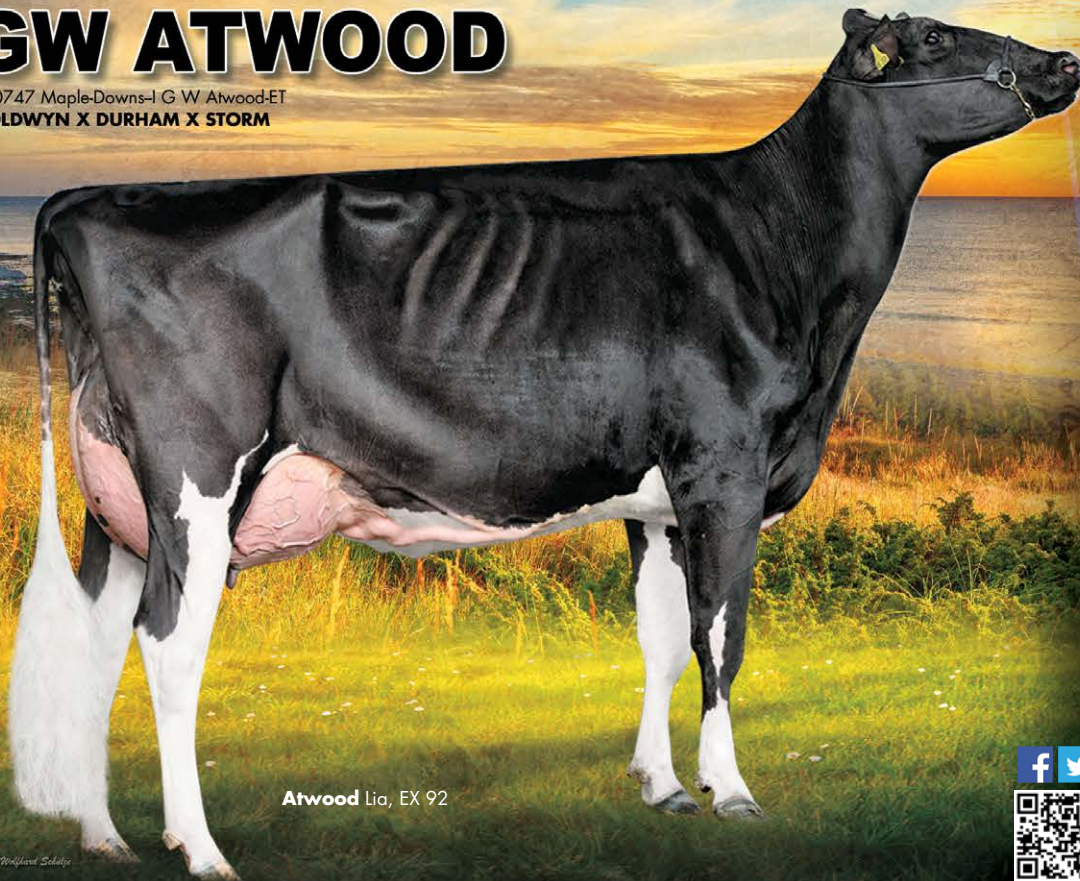

PRODUCTION AND TYPE • SUPERB UDDERS

BURDETTE

510573 Palmyra Tri-Star Burdette-ET
TRI-STAR X RENO X COMET

Mowry's **Burdette** Summer, EX91

Bolle-Acres **Colton** Valorie, VG 88

The Most Elite!

OUTSTANDING
SIREs FROM
THREE BREEDS
MAKING
THEIR MARK
WORLDWIDE

BREED-LEADING UDDERS • GREAT FERTILITY

COLTON

Chilli Action Colton-ET
ACTION X CONNECTION X FIRST PRIZE

THE BREED'S BEST FOR TYPE • SHOW WINNERS WORLDWIDE

GW ATWOOD

110747 Maple-Downs-I G W Atwood-ET
GOLDWYN X DURHAM X STORM