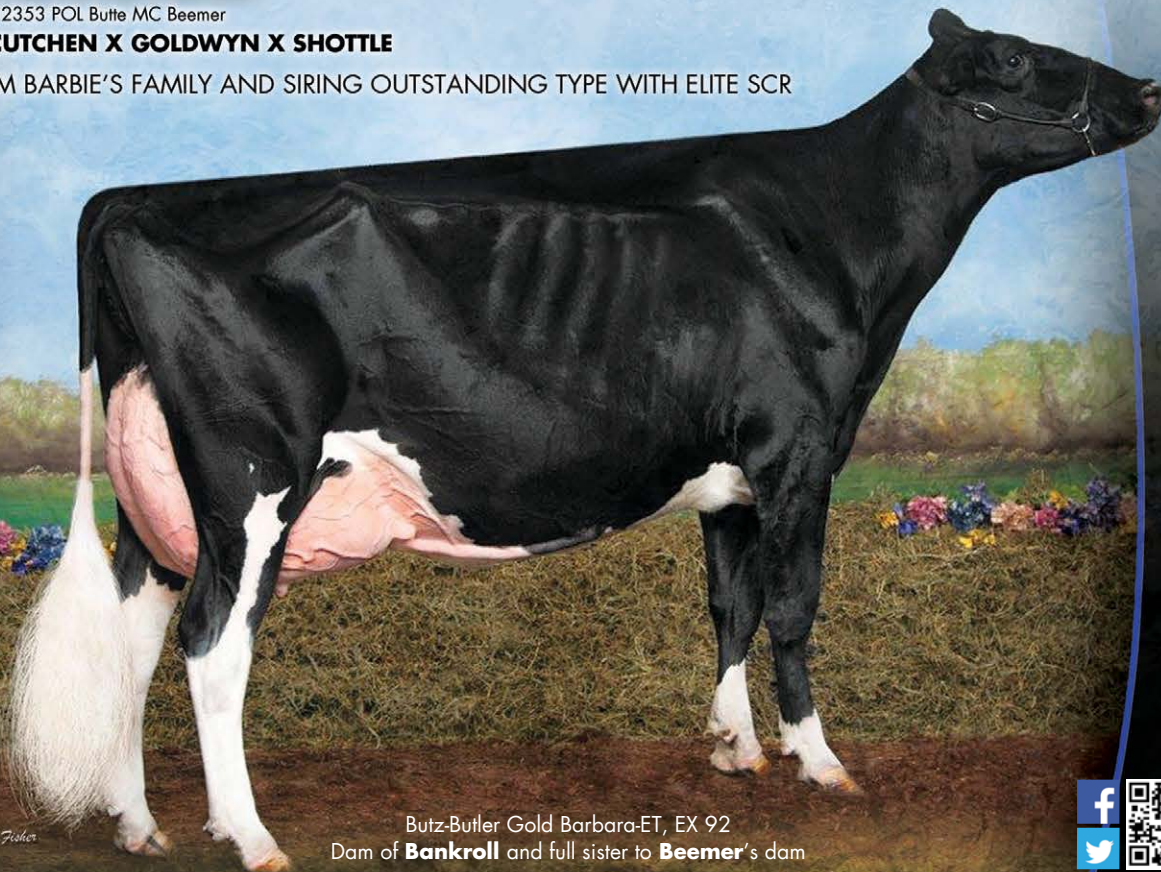

Two Great Cow Families!

Ms Delicious
Apple-Red-ET, EX 94
Dam of **Diamondback**

DIAMONDBACK

7HO12587 Mr D Apple Diamondback*RC

DOORMAN X TALENT X REGIMENT-RED

AN APPLE GRANDSON WITH EXCEPTIONAL TYPE, UDDERS AND FEET AND LEGS!

BANKROLL

7HO12310 Crasdake Bankroll-ET

LET IT SNOW X GOLDWYN X SHOTTLE

A HIGH GTPI SON OF GOLD BARBARA WITH SOLID TYPE AND PRODUCTION

BEEMER

7HO12353 POL Butte MC Beemer

MCCUTCHEN X GOLDWYN X SHOTTLE

FROM BARBIE'S FAMILY AND SIRING OUTSTANDING TYPE WITH ELITE SCR

Butz-Butler Gold Barbara-ET, EX 92
Dam of **Bankroll** and full sister to **Beemer's** dam

THREE GREAT
SIRES FROM THE
HEART OF THE
APPLE AND
BARBIE
FAMILIES

WORLD WIDE SIRES

PO Box 7538 • Shepparton • 3632 Victoria
Phone (03) 5831 5559 • Fax (03) 5822 0005
info@wwwsastralia.com • www.wwsires.com