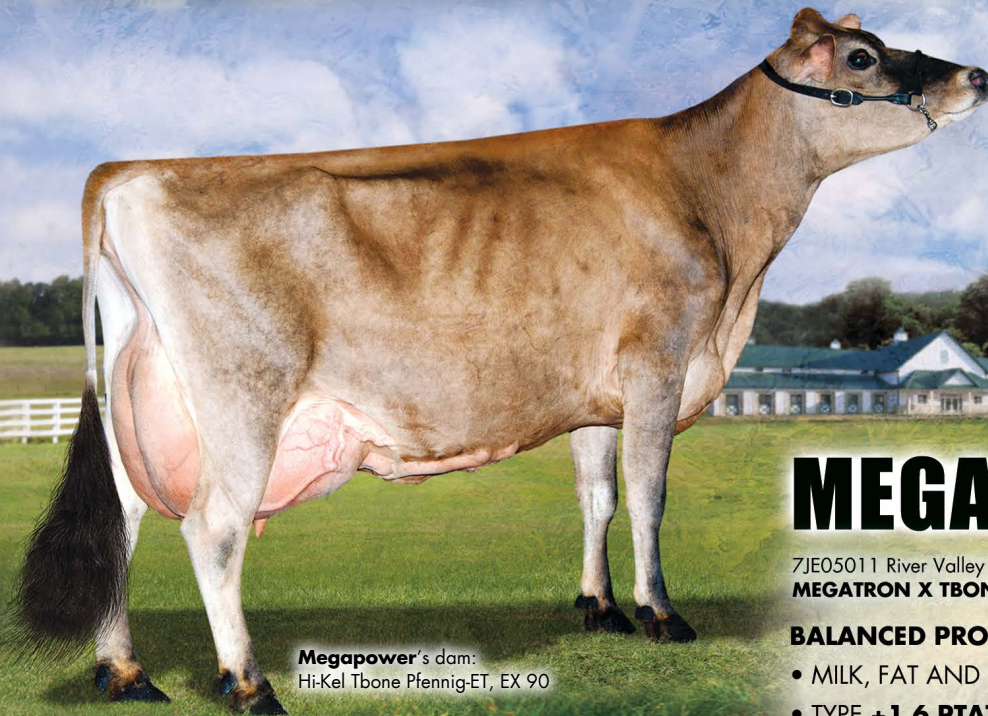

TOTAL PERFORMANCE NEW SIRES

POWERFUL COW FAMILIES

Lemonhead's MGD: Steinhauers
H Mark Applepie EX-92

LEMONHEAD

14JE00670 Steinhauers Samson Lemonhead
SAMSON X RENEGADE X HALLMARK

ELITE GENOMICS

- OUTSTANDING UDDERS! **+23.90 JUI**
- GREAT TYPE **PTAT +2.0** AND **JPI 182**
- HIGH PRODUCTIVE LIFE **+4.4 PL**
- GOOD FERTILITY **+1.2 SCR**

Megapower's dam:
Hi-Kel Tbone Pfennig-ET, EX 90

MEGAPOWER

7JE05011 River Valley PF Megapower-ET
MEGATRON X TBONE X ABE

BALANCED PRODUCTION AND TYPE

- MILK, FAT AND PROTEIN **+590 PTAM +56 PTAF**
- TYPE **+1.6 PTAT** AND UDDERS **+16.90 JUI**
- GOOD FERTILITY **+1.8 SCR**