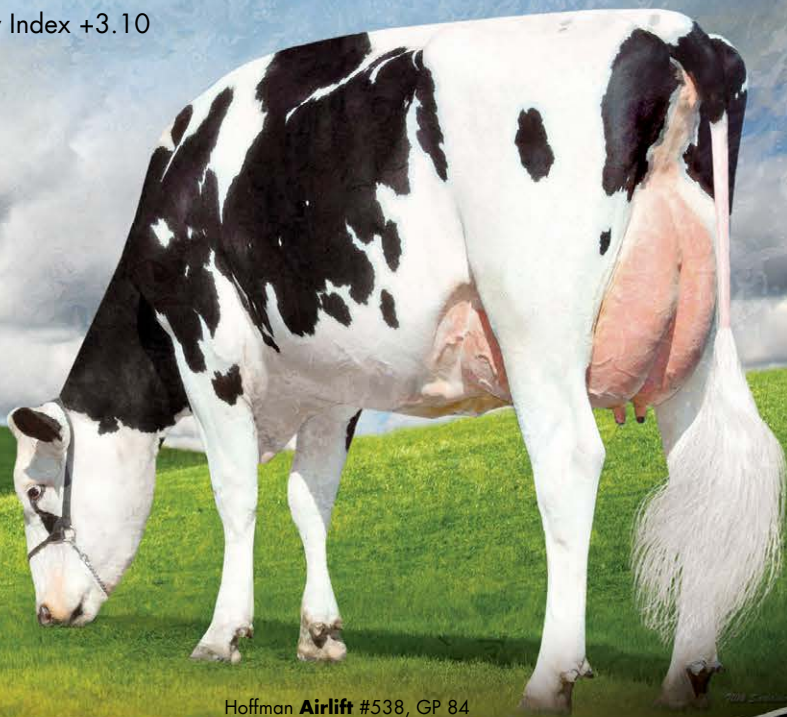

Hoffman **Airlift** #538, GP 84

AcceleratedGenetics

info@accelgen.com
www.accelgen.com

WORLD WIDE SIRES, LTD.®

www.wwsires.com • Email: info@wwsires.com • Fax: 559.741.2828
5545 Avenida de los Robles • Visalia, CA 93291 U.S.A. • Tel: 559.622.2222

Product of the USA