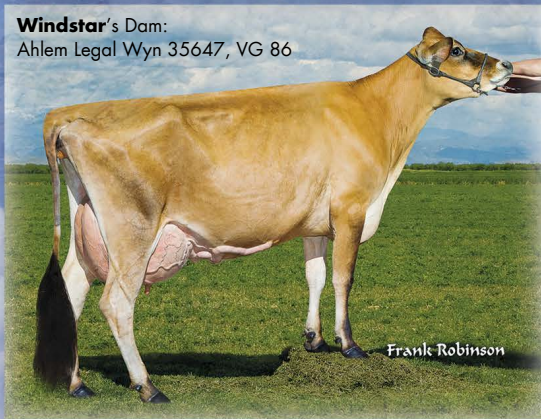

TOTAL PERFORMANCE NEW SIRES

POWERFUL COW FAMILIES

Matt's Dam: Impulsive Moment
At Wilsonview-ET, VG 88

MATT

7JE01344 Wilsonview IF Matt-ET
IRWIN X TBONE X IMPULS

ELITE COW FAMILY

- OUTSTANDING UDDERS! **+24.00 JUI**
- GREAT TYPE **PTAT +1.8**
- HIGH PRODUCTION AND COMPONENTS

Windstar's Dam:
Ahlem Legal Wyn 35647, VG 86

WINDSTAR

7JE01411 Ahlem Megatron Windstar-ET
MEGATRON X LEGAL X IATOLA

EXCEPTIONAL COMPONENTS

- PROTEIN AND FAT! **+0.11%P +0.24%F**
- HIGH TYPE **+1.6 PTAT** AND PRODUCTIVE LIFE
- QUALITY UDDERS **+18.50 JUI**