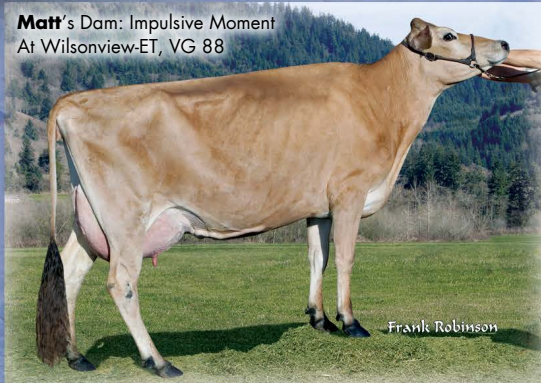

TOTAL PERFORMANCE NEW SIRES

POWERFUL COW FAMILIES

Matt's Dam: Impulsive Moment
At Wilsonview-ET, VG 88

MATT

7JE01344 Wilsonview IF Matt-ET
IRWIN X TBONE X IMPULS

ELITE COW FAMILY

- OUTSTANDING UDDERS! **+24.00 JUI**
- GREAT TYPE **PTAT +1.8**
- HIGH PRODUCTION AND COMPONENTS

Windstar's Dam:
Ahlem Legal Wyn 35647, VG 86

WINDSTAR

7JE01411 Ahlem Megatron Windstar-ET
MEGATRON X LEGAL X IATOLA

EXCEPTIONAL COMPONENTS

- PROTEIN AND FAT! **+0.11%P +0.24%F**
- HIGH TYPE **+1.6 PTAT** AND PRODUCTIVE LIFE
- QUALITY UDDERS **+18.50 JUI**