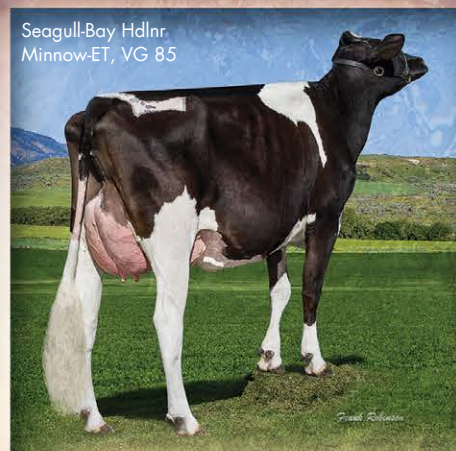

A LEADING TPI SIRE

HIGH QUALITY UDDERS WITH STRONG ATTACHMENTS
SIRES AMPLE DAIRY STRENGTH AND CORRECT FEET & LEGS
GREAT PRODUCTIVE LIFE
FROM THE PROLIFIC PLANET SHAUNA COW FAMILY

Dam: Ammon-Peachey Shauna-ET VG-87-DOM
2-01 3X 365D 15,964 kgM 4.1% 649 kgF 3.3% 520 kgP

MGD: Pine-Tree Martha Sheen-ET VG-86-DOM
1-11 3X 365D 14,186 kgM 4.2% 593 kgF 3.3% 467 kgP

MGGD: Pine-Tree Missy Martha-ET VG-86
2-02 3X 365D 15,786 kgM 3.6% 575 kgF 3.3% 516 kgP

4th Dam: Wesswood-HC Rudy Missy-ET EX-92-3E-GMD-DOM
4-11 3X 365D 18,582 kgM 4.1% 757 kgF 3.4% 630 kgP