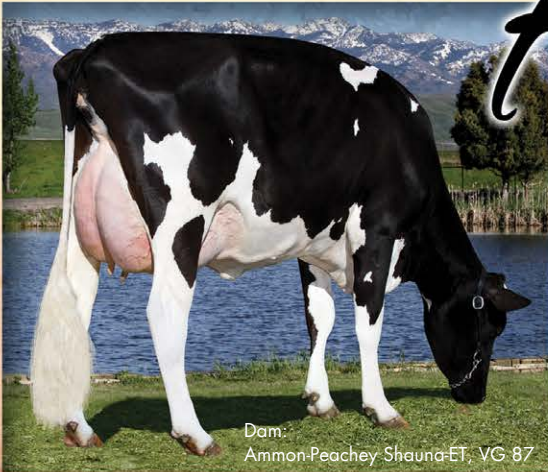

Headliner

Dam:
Ammon-Peachey Shauna-ET, VG 87

7H011419 Seagull-Bay Headliner-ET
ROBUST X PLANET X SHOTTLE

**A LEADING SIRE FOR MILK, FAT AND PROTEIN YIELDS
THE HIGHEST RANKING ROBUST SON FOR TYPE
MODERATE SIZE, WELL BALANCED DAUGHTERS
EXCELLENT SIRE FERTILITY**

FULL BROTHER TO **SUPERSIRE**

Seagull-Bay Hdlnr Minnow-ET, VG 85

Jake Eckman

Jacob Robinson

A LEADING TPI SIRE

HIGH QUALITY UDDERS WITH STRONG ATTACHMENTS
SIRES AMPLE DAIRY STRENGTH AND CORRECT FEET & LEGS
GREAT PRODUCTIVE LIFE
FROM THE PROLIFIC PLANET SHAUNA COW FAMILY