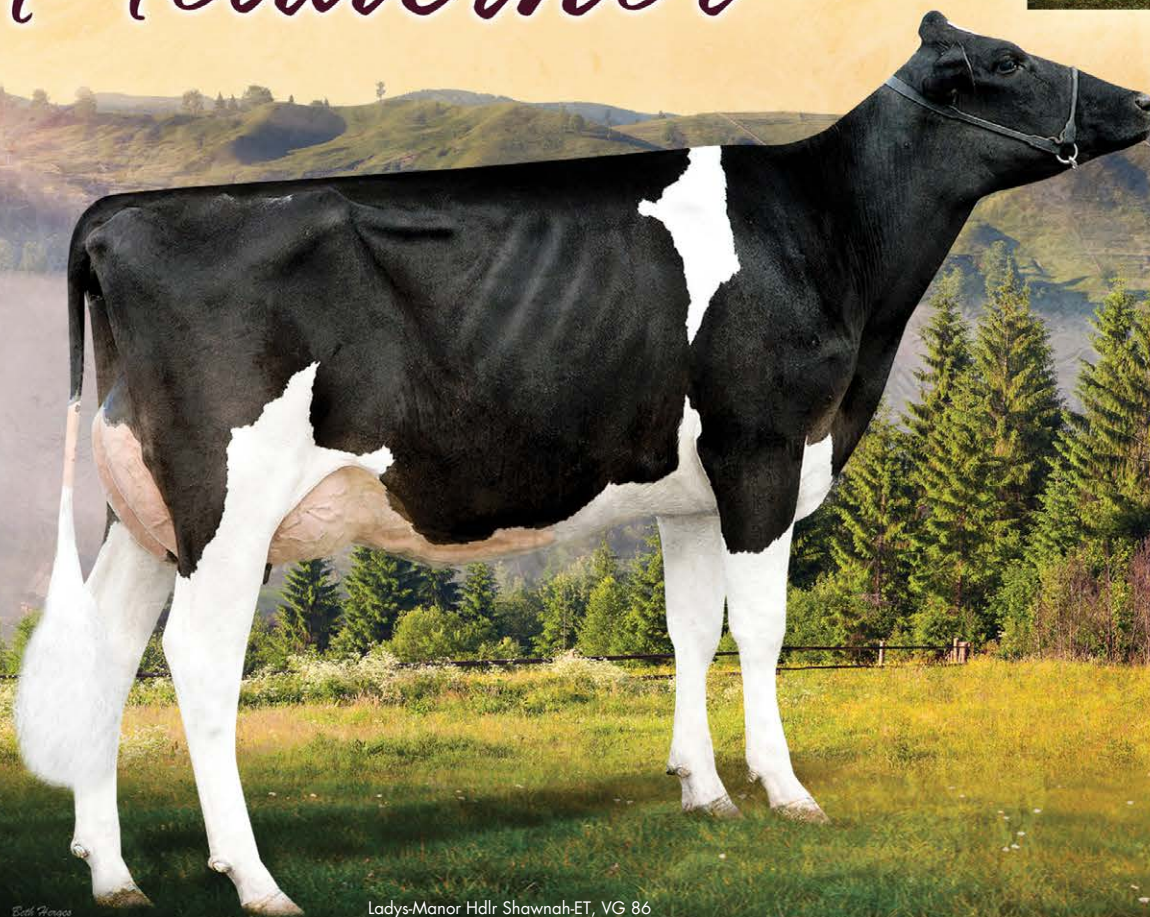

A LEADING TPI SIRE

HIGH QUALITY UDDERS WITH STRONG ATTACHMENTS
SIRES AMPLE DAIRY STRENGTH AND CORRECT FEET & LEGS
GREAT PRODUCTIVE LIFE
FROM THE PROLIFIC PLANET SHAUNA COW FAMILY

Dam: Ammon-Peachey Shauna-ET VG-87-DOM
2-01 3X 365D 15,964 kgM 4.1% 649 kgF 3.3% 520 kgP

MGD: Pine-Tree Martha Sheen-ET VG-86-DOM
1-11 3X 365D 14,186 kgM 4.2% 593 kgF 3.3% 467 kgP

MGGD: Pine-Tree Missy Martha-ET VG-86
2-02 3X 365D 15,786 kgM 3.6% 575 kgF 3.3% 516 kgP

4th Dam: Wesswood-HC Rudy Missy-ET EX-92-3E-GMD-DOM
4-11 3X 365D 18,582 kgM 4.1% 757 kgF 3.4% 630 kgP

Headliner

Bob Rieger

Ladys-Manor Hdlnr Shawnah-ET, VG 86

WORLD WIDE SIRES, LTD.®

www.wwsires.com • Email: info@wwsires.com • Tel: 559.622.2222 • Fax: 559.741.2828

Product of the USA
Headliner/152