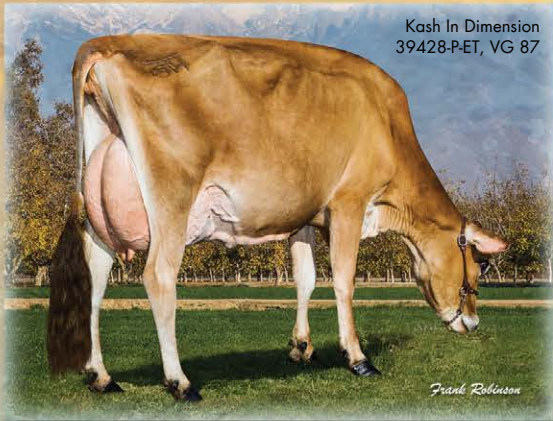

DIMENSION

7JE01149 SUNSET CANYON DIMENSION-ET **RENEGADE X IMPULS X PARAMOUNT**

JPI *leader*

- EXCELS IN MILK, FAT AND PROTEIN PRODUCTION
- EXTREMELY HIGH COMPONENTS PERCENTS
- GREAT PRODUCTIVE LIFE AND SIRE FERTILITY
- SIRES LOW SOMATIC CELL COUNTS

COMPONENTMAXX
WORLD WIDE SIRE

BALANCED
WORLD WIDE SIRE

FERTILITY+
WORLD WIDE SIRE

OPTIFEED
BREEDING FOR OPTIMUM EFFICIENCY

**gender
SELECTed**

Frank Robinson

Kash In Dimension 39428-P-ET, VG 87

Frank Robinson

Ahlem Dimension Paula 40199-ET, VG 87

DIMENSION

combines **TYPE & PRODUCTION**

- **SIRES HIGH QUALITY UDDERS**
- **CLOSE TEAT PLACEMENT**
- **DAUGHTERS ARE TALL, STRONG AND WIDE**
- **STEEP FOOT ANGLE; CORRECT LEG SET**
- **HIGH RELIABILITY WITH NEARLY 1000 DAUGHTERS**
- **PROVEN COW FAMILY**