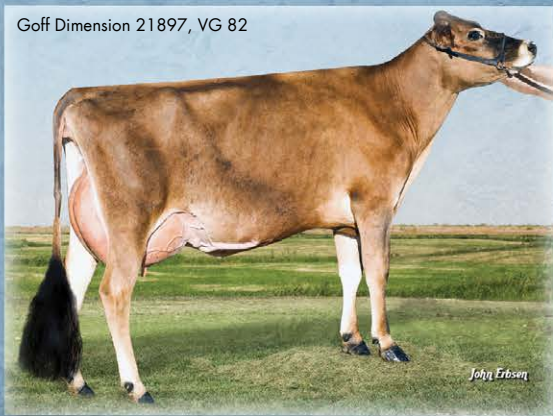

DIMENSION

7JE01149 SUNSET CANYON DIMENSION-ET **RENEGADE X IMPULS X PARAMOUNT**

JPI *leader*

- EXCELS IN MILK, FAT AND PROTEIN PRODUCTION
- EXTREMELY HIGH COMPONENTS PERCENTS
- GREAT PRODUCTIVE LIFE AND SIRE FERTILITY
- SIRES LOW SOMATIC CELL COUNTS

COMPONENTMAXX
WORLD WIDE SIRE

BALANCED
WORLD WIDE SIRE

FERTILITY+
WORLD WIDE SIRE

OPTIFEED
BREEDING FOR OPTIMUM EFFICIENCY

**gender
SELECTed**

Frank Robinson

Kash In Dimension 39428-P-ET, VG 87

Frank Robinson

Ahlem Dimension Paula 40199-ET, VG 87

DIMENSION

combines **TYPE & PRODUCTION**

- **SIRES HIGH QUALITY UDDERS**
- **CLOSE TEAT PLACEMENT**
- **DAUGHTERS ARE TALL, STRONG AND WIDE**
- **STEEP FOOT ANGLE; CORRECT LEG SET**
- **HIGH RELIABILITY WITH NEARLY 1000 DAUGHTERS**
- **PROVEN COW FAMILY**