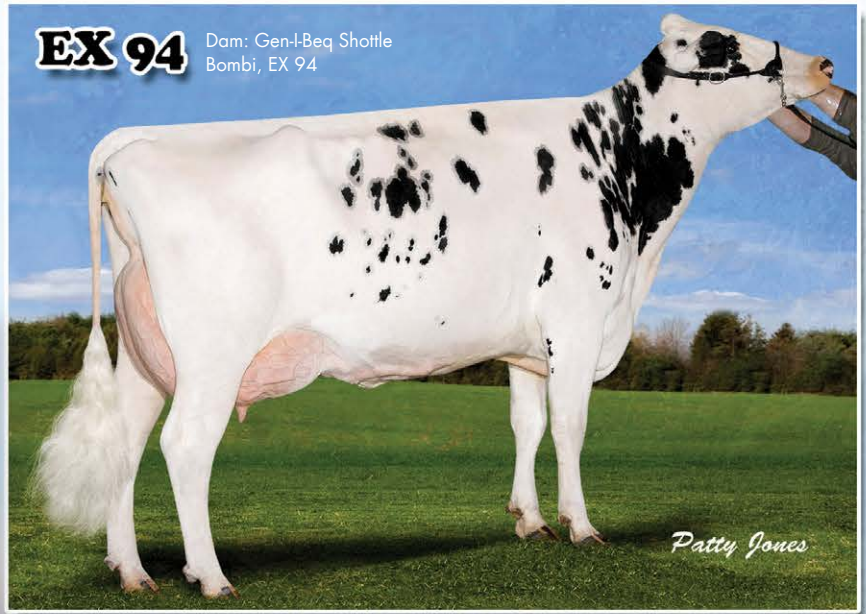

EX 95

**OUTSTANDING HIGH
RANKED LPI SIRE IN
CANADA**

**AMAZING FAT
PRODUCTION**

ELITE SIRE FATHER STATUS

He's bred for success!

Brewmaster

250HO01009 Mapel Wood Brewmaster
GARRETT X SHOTTLE X CHAMPION

OPTIFEED
BREEDING FOR OPTIMUM EFFICIENCY

CALVING EASE
WORLD WIDE SIBES

GRAZEMAXX
WORLD WIDE SIBES

COMPONENT MAXX
WORLD WIDE SIBES

Mapel Wood
Brewmaster Lorina

Lindenright Brewmaster
Destin, VG 85

- **HIGH GENOMIC SIRE NOW PROGENY PROVEN IN CANADA**
- **FANTASTIC FEMALE AND MALE GENOMICS THROUGHOUT HIS PEDIGREE**
- **EXCEPTIONAL COW FAMILY**

GARRETT X SHOTTLE X CHAMPION X STORM

Dam: Gen-I-Beq Shottle Bombi EX-92 94-MS
 5-10 2X 365D 25,132 kgM 3.7% 922 kgF 3.3% 827 kgP
 MGD: Gen-I-Beq Champion Bambi-ET EX-90
 3-09 2X 365D 14,381 kgM 4.1% 593 kgF 3.2% 457 kgP
 MGGD: Braedale Baler Twine-ET VG-86
 2-01 2X 365D 14,048 kgM 4.9% 691 kgF 3.4% 478 kgP
 4th Dam: Braedale Gypsy Grand VG-88
 5-06 2X 365D 15,812 kgM 4.8% 755 kgF 3.3% 516 kgP