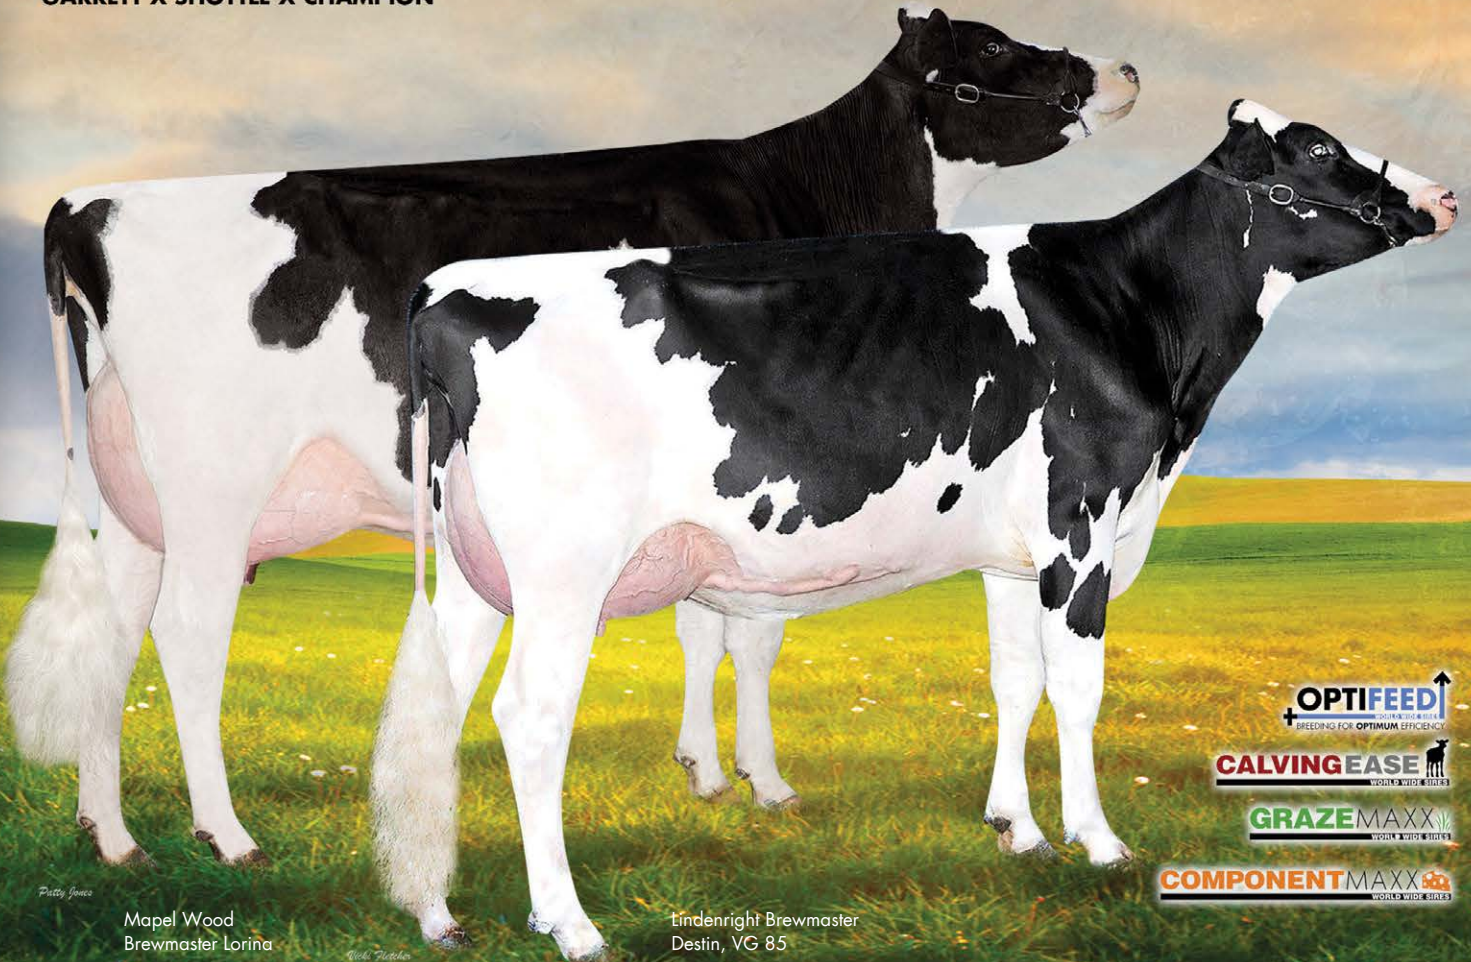

EX 95

**OUTSTANDING HIGH
RANKED LPI SIRE IN
CANADA**

**AMAZING FAT
PRODUCTION**

ELITE SIRE FATHER STATUS

He's bred for success!

Brewmaster

250HO01009 Mapel Wood Brewmaster
GARRETT X SHOTTLE X CHAMPION

OPTIFEED
BREEDING FOR OPTIMUM EFFICIENCY

CALVING EASE
WORLD WIDE SIBES

GRAZEMAXX
WORLD WIDE SIBES

COMPONENT MAXX
WORLD WIDE SIBES

Mapel Wood
Brewmaster Lorina

Lindenright Brewmaster
Destin, VG 85

- **HIGH GENOMIC SIRE NOW PROGENY PROVEN IN CANADA**
- **FANTASTIC FEMALE AND MALE GENOMICS THROUGHOUT HIS PEDIGREE**
- **EXCEPTIONAL COW FAMILY**

GARRETT X SHOTTLE X CHAMPION X STORM

Dam: Gen-I-Beq Shottle Bombi EX-92 94-MS
 5-10 2X 365D 25,132 kgM 3.7% 922 kgF 3.3% 827 kgP
 MGD: Gen-I-Beq Champion Bambi-ET EX-90
 3-09 2X 365D 14,381 kgM 4.1% 593 kgF 3.2% 457 kgP
 MGGD: Braedale Baler Twine-ET VG-86
 2-01 2X 365D 14,048 kgM 4.9% 691 kgF 3.4% 478 kgP
 4th Dam: Braedale Gypsy Grand VG-88
 5-06 2X 365D 15,812 kgM 4.8% 755 kgF 3.3% 516 kgP