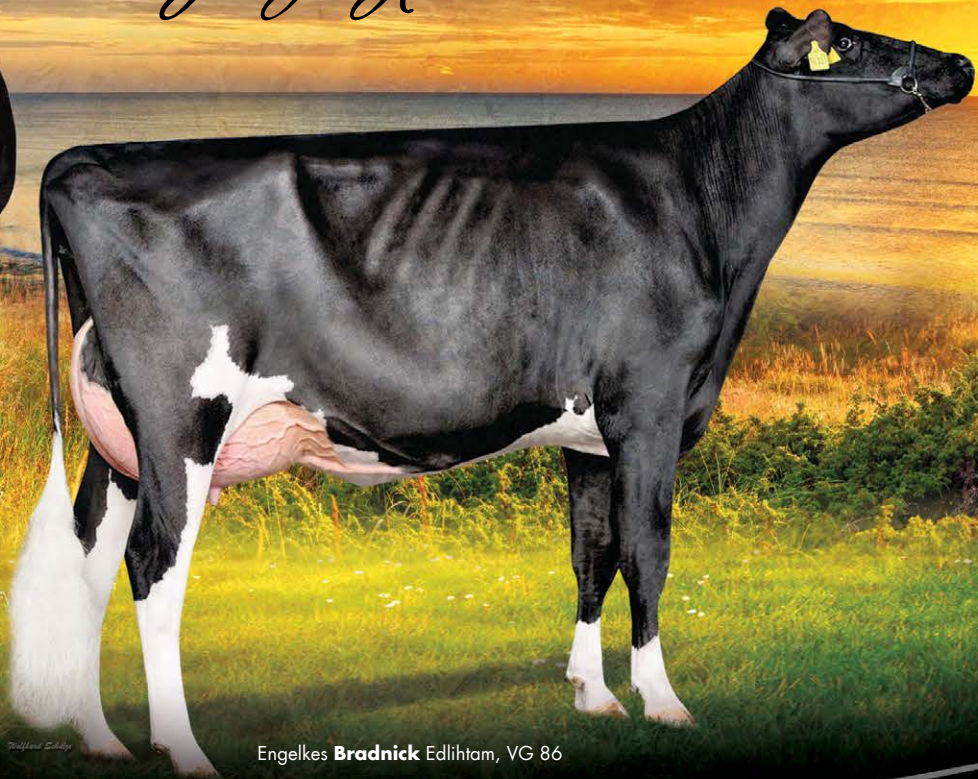

Engelkes **Bradnick** Edlihtam, VG 86

WORLD WIDE SIRES, LTD.®

www.wwsires.com • Email: info@wwsires.com • Fax: 559.741.2828
5545 Avenida de los Robles • Visalia, CA 93291 U.S.A. • Tel: 559.622.2222

Product of the USA