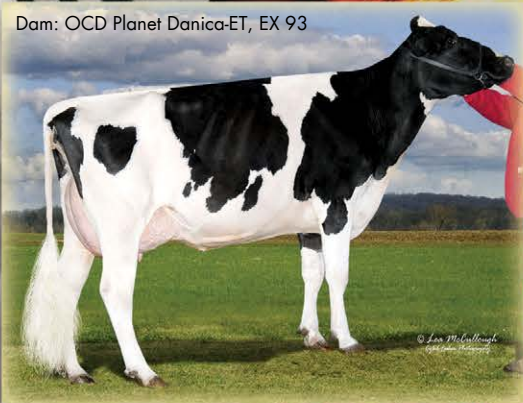

A BRAVE NEW SIRE!

EPIC SON FROM THE DELIGHT COW FAMILY

Sire: Epic

Dam: OCD Planet Danica-ET, EX 93

MGD: Miss Elegant Delight-ET, VG 88

MGGD: Windsor-Manor Z-Delight-ET, EX 93

DRAGONHEART

7HO12111 Mr OCD Epic Dragonheart-ET
EPIC X PLANET X ELEGANT

- A GREAT FERTILITY SIRE!
- CALVING EASE SPECIALIST
- EXCELLENT PRODUCTIVE LIFE
- BALANCED TYPE AND PRODUCTION
- OUTSTANDING UDDERS
- SLIGHT RUMP SLOPE AND GOOD RUMP WIDTH
- DAIRY AND OPEN RIBBED

WORLD WIDE Sires
SOUTH AFRICA