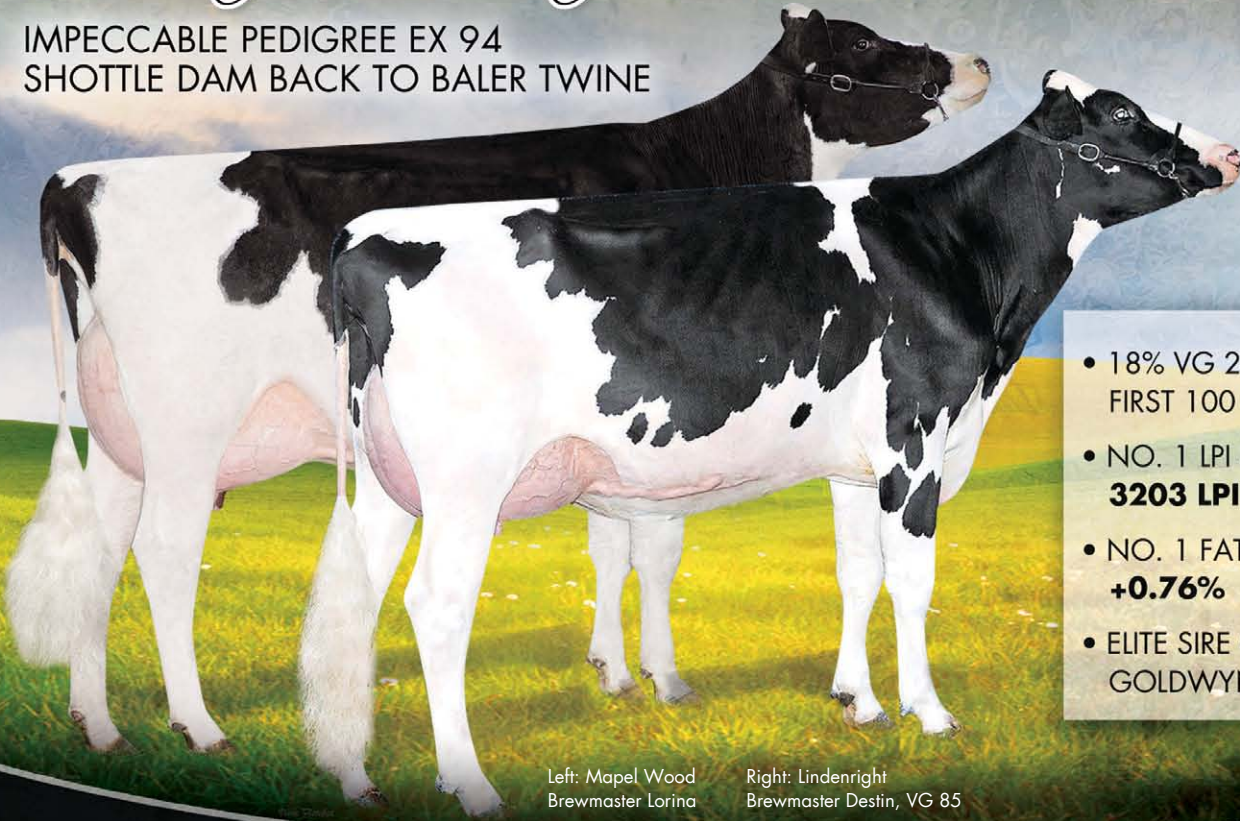

He's bred for success!

BREWMASTER

250HO01009 MAPEL WOOD BREWMASTER
GARRETT X SHOTTLE X CHAMPION

Goldwyn's Family

IMPECCABLE PEDIGREE EX 94
SHOTTLE DAM BACK TO BALER TWINE

Left: Oconnors Brewmaster
Latte, VG 85
Right: Mapel Wood
Brewmaster Lana, VG 85

Left: Mapel Wood
Brewmaster Lorina

Right: Lindenright
Brewmaster Destin, VG 85

- 18% VG 2-YR OLDS FROM FIRST 100 SCORED!
- NO. 1 LPI SIRE IN CANADA!
3203 LPI
- NO. 1 FAT SIRE IN CANADA!
+0.76% +125 FAT
- ELITE SIRE OF SONS FROM GOLDWYN'S FAMILY