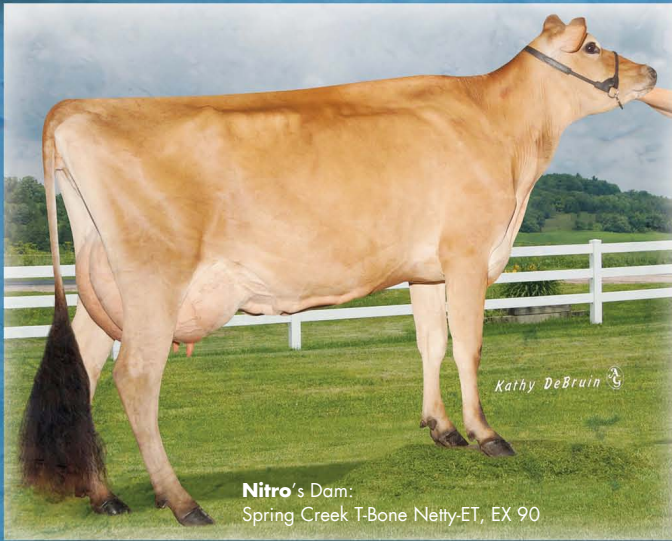

# BREEDING THE BEST BALANCE COMPONENTS AND OVERALL TYPE

Nitro's Dam:  
Spring Creek T-Bone Netty-ET, EX 90

## NITRO

7JE01242 All Lynns Hendrix Nitro  
HENDRIX X TBONE X LOUIE

### ELITE GENOMICS

- OUTSTANDING UDDERS! **+18.30 JUI**
- HIGH MILK AND COMPONENTS
- GREAT TYPE **PTAT +1.4** AND **SCR 2.9**

## DIMENSION

- VERY HIGH JPI SIRE AT **212 JPI** – RANKS **NO. 3 IN THE BREED!**
- OUTSTANDING COMPONENTS! **+0.24%F +0.16%P**
- GREAT UDDERS AND PRODUCTIVE LIFE; HIGH DPR

7JE01149 Sunset Canyon Dimension-ET  
RENEGADE X IMPULS X PARAMOUNT