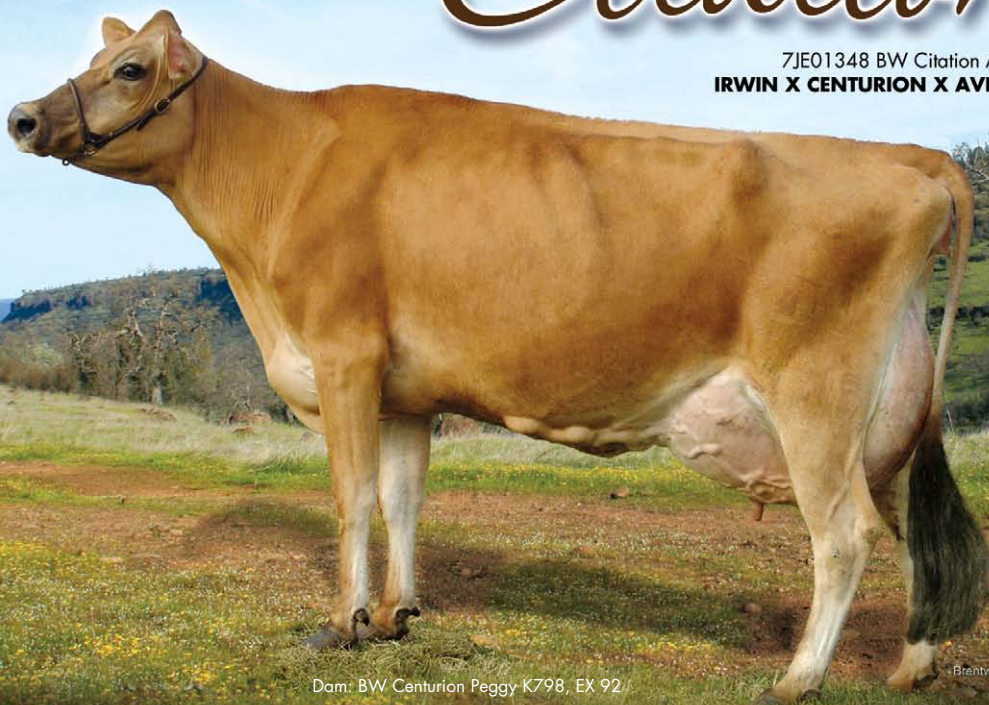

Dam: BW Centurion Peggy K798, EX 92

Brentwood

WORLD WIDE SIRES
SOUTH AFRICA

YOUR FOUNDATION...YOUR FUTURE

WORLD WIDE SIRES • SOUTH AFRICA

P.O. Box 60913 • Tableview 7439 • Phone (021) 557 0606

Fax (021) 557 6522 • Email: wade@wwsires.co.za