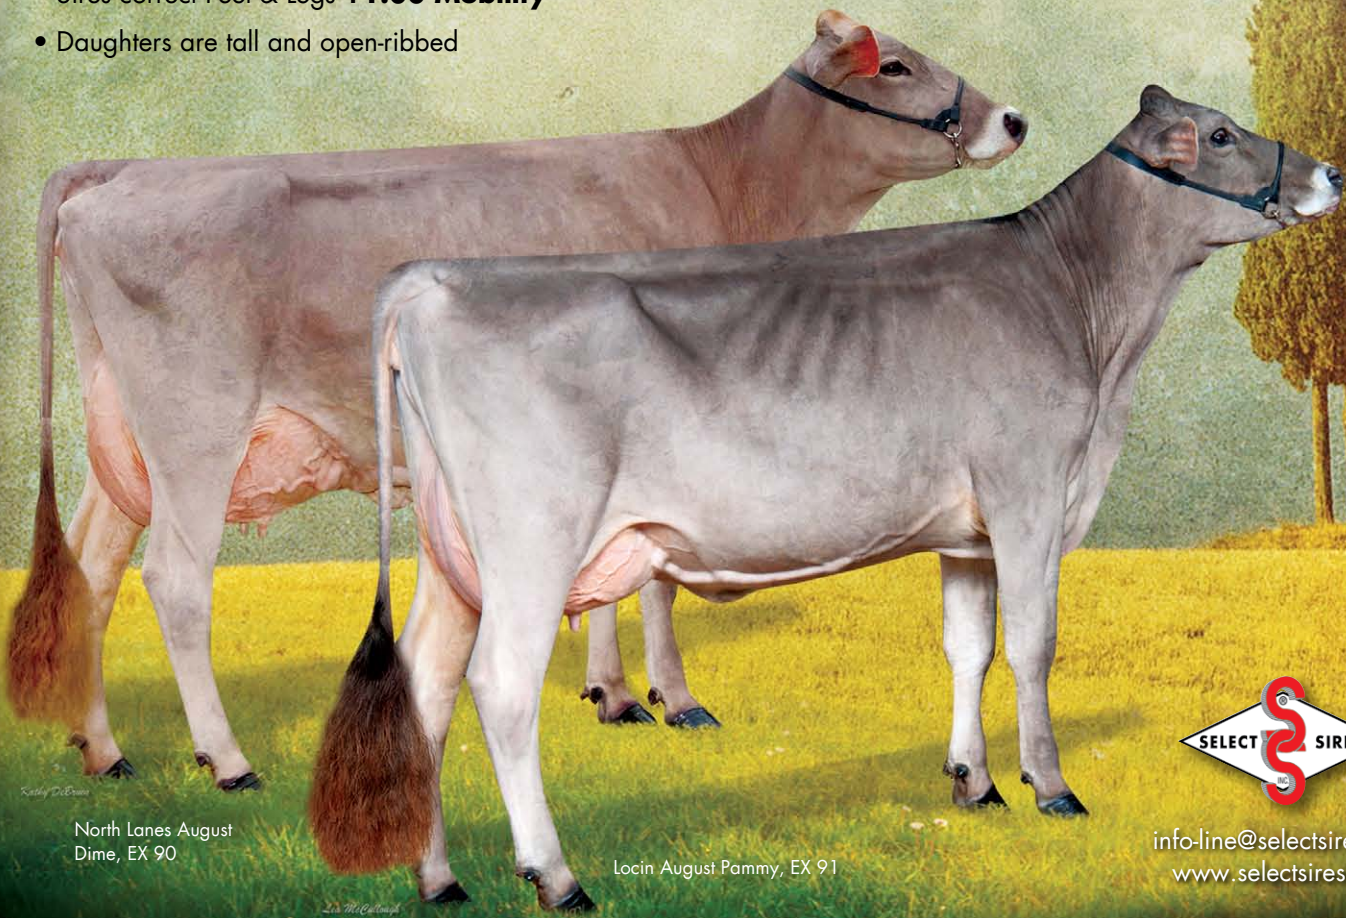

BALANCED TYPE, PRODUCTION AND FITNESS

August

7BS00826 Oak View Zeus August*™
ZEUX X COLLECTION X PROPHET

SIRING BEAUTIFUL, HARDWORKING DAUGHTERS WORLDWIDE!

- Great Productive Life **+2.4 PL**, Low Somatic Score **2.68 SCS**
- A Calving Ease specialist **4.4% SCE**
- Sires correct Feet & Legs **+1.00 Mobility**
- Daughters are tall and open-ribbed