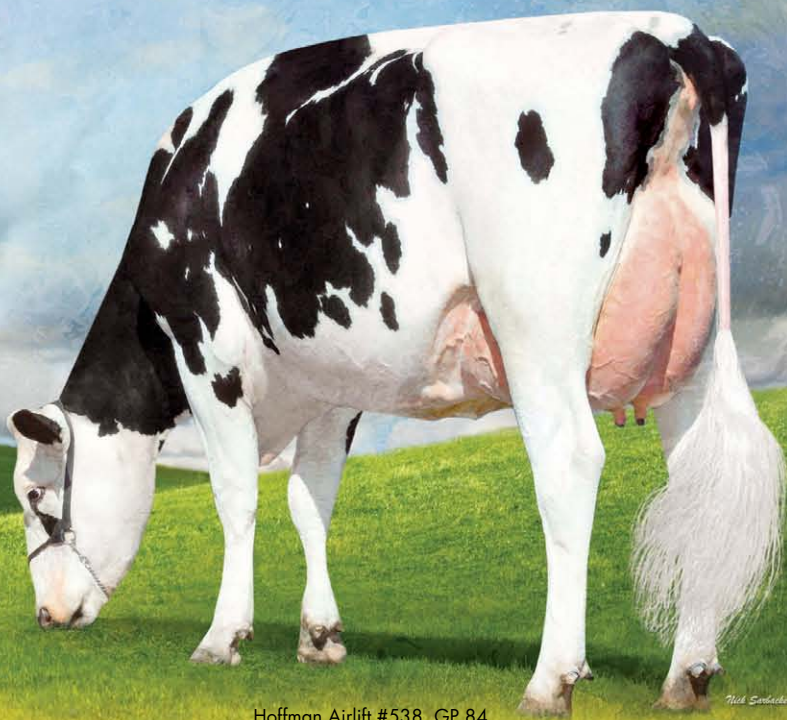

REACHING NEW HEIGHTS FOR OUSTANDING TYPE!

AIRLIFT

14HO06809 Canyon-Breeze At Airlift-ET
GW ATWOOD X SHOTTLE X MORTY

No. 1 for RZE and No. 2 PTAT!

146 RZE **+3.74** PTAT

The complete package!

- Breed-leading type, outstanding feet & legs, profitable production
- No. 1 IAP (Feet & Leg) sire in Italy +6.18
- Stunning in the showing!