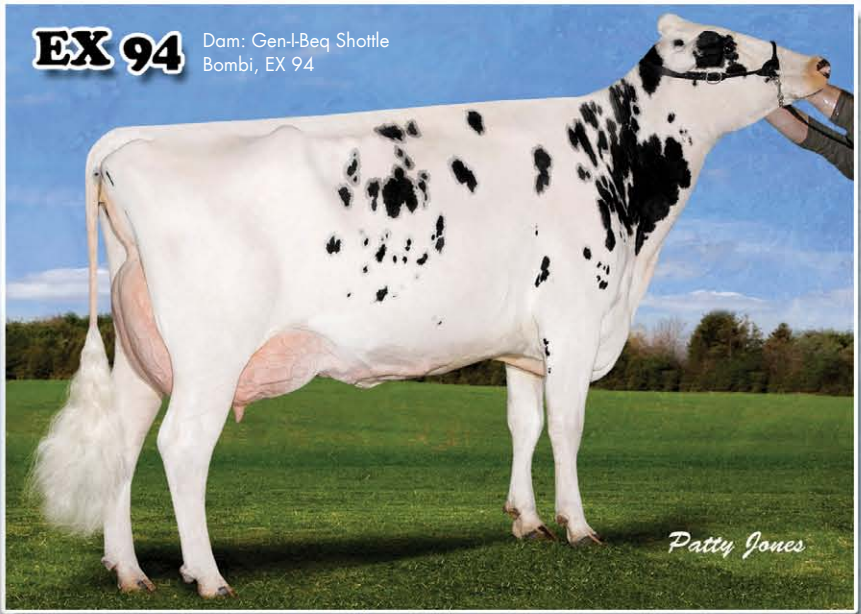

EX 93

**OUTSTANDING HIGH
RANKED LPI SIRE IN
CANADA**

**AMAZING FAT
PRODUCTION**

ELITE SIRE FATHER STATUS

He's bred for success!

Brewmaster

250HO01009 Mapel Wood Brewmaster
GARRETT X SHOTTLE X CHAMPION

OPTIFEED ↑

WORLD WIDE INDEXES • WWW.WWSIRES.COM

Photo: Jones

Mapel Wood
Brewmaster Lorina

Photo: Fletcher

Lindenright Brewmaster
Destin, VG 85

- **HIGH GENOMIC SIRE NOW PROGENY PROVEN IN CANADA**
- **FANTASTIC FEMALE AND MALE GENOMICS THROUGHOUT HIS PEDIGREE**
- **EXCEPTIONAL COW FAMILY**

GARRETT X SHOTTLE X CHAMPION X STORM

Dam: Gen-I-Beq Shottle Bombi EX-92 94-MS
 5-10 2X 365D 25,132 kgM 3.7% 922 kgF 3.3% 827 kgP
 MGD: Gen-I-Beq Champion Bambi-ET EX-90
 3-09 2X 365D 14,381 kgM 4.1% 593 kgF 3.2% 457 kgP
 MGGD: Braedale Baler Twine-ET VG-86
 2-01 2X 365D 14,048 kgM 4.9% 691 kgF 3.4% 478 kgP
 4th Dam: Braedale Gypsy Grand VG-88
 5-06 2X 365D 15,812 kgM 4.8% 755 kgF 3.3% 516 kgP